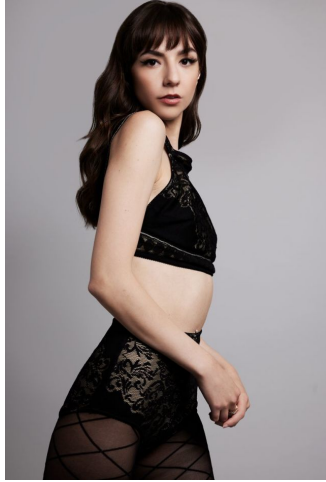

MPM MODELS

Ariana Angel

Height : 5'8" / 173 cm | Bust : 31" / 79 cm | Waist : 24" / 61 cm | Hips : 34" / 86 cm | Shoe : 7.0 US / 5.0 UK | Hair Colour : Brunette | Eyes : Brown

MIPM MODELS

Height : 5'8" / 173 cm | Bust : 31" / 7

MPM MODELS

Hair Colour : Brunette | Eyes : Brown