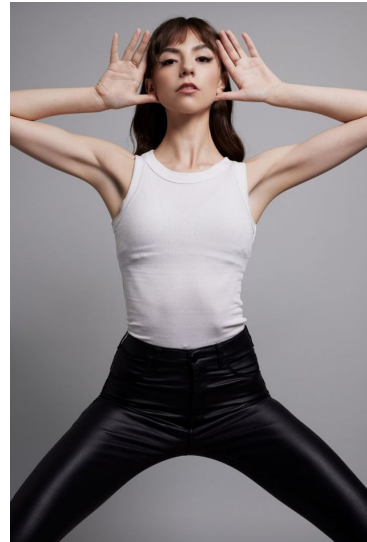

MPM MODELS

Ariana Angel

Height : 5'8" / 173 cm | Bust : 31" / 79 cm | Waist : 24" / 61 cm | Hips : 34" / 86 cm | Shoe : 7.0 US / 5.0 UK | Hair Colour : Brunette | Eyes : Brown

MIPM MODELS

Height : 5'8" / 173 cm | Bust : 31" / 7

MPM MODELS

Hair Colour : Brunette | Eyes : Brown