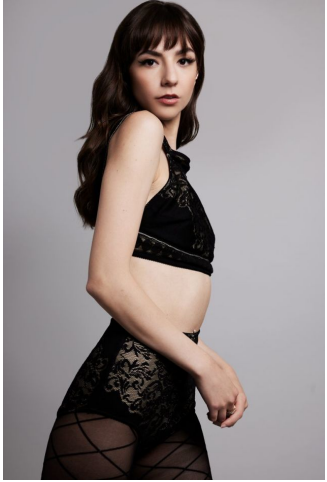

# MPM MODELS

Ariana Angel

Height : 5'8" / 173 cm | Bust : 31" / 79 cm | Waist : 24" / 61 cm | Hips : 34" / 86 cm | Shoe : 7.0 US / 5.0 UK | Hair Colour : Brunette | Eyes : Brown

# MIPM MODELS

Height : 5'8" / 173 cm | Bust : 31" / 7

# MPM MODELS

Hair Colour : Brunette | Eyes : Brown