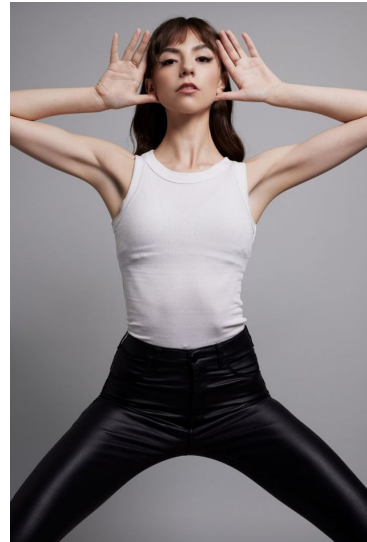

# MPM MODELS

Ariana Angel

Height : 5'8" / 173 cm | Bust : 31" / 79 cm | Waist : 24" / 61 cm | Hips : 34" / 86 cm | Shoe : 7.0 US / 5.0 UK | Hair Colour : Brunette | Eyes : Brown

# MIPM MODELS

Height : 5'8" / 173 cm | Bust : 31" / 7

# MPM MODELS

Hair Colour : Brunette | Eyes : Brown