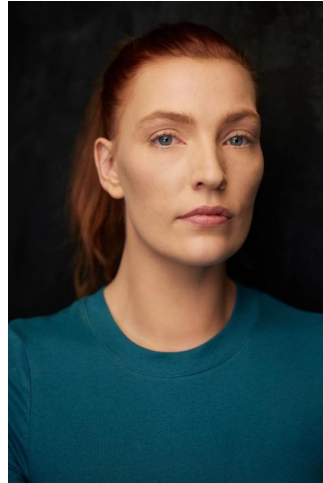

# MPM MODELS

Nadine Petersen

Height : 5'8" / 173 cm | Bust : 38" / 97 cm | Waist : 31.5" / 80 cm | Hips : 41" / 104 cm | Shoe : 9.5 US / 7.0 UK | Hair Colour : Venetian Red | Eyes : Blue

# M P M MODELS

Nadine Petersen

Height : 5'8" / 173 cm | Bust : 38" / 97 cm | Waist : 31.5" / 80 cm | Hips : 41" / 104 cm | Shoe : 9.5 US / 7.0 UK | Hair Colour : Venetian Red | Eyes : Blue