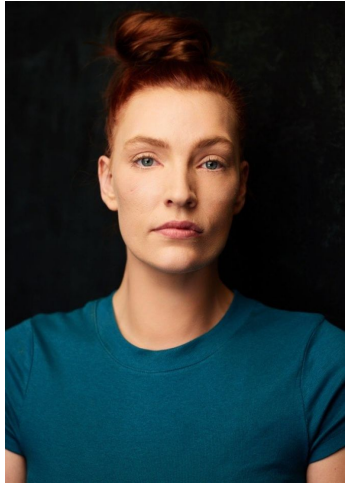

# MPM MODELS

Nadine Petersen

Height : 5'8" / 173 cm | Bust : 38" / 97 cm | Waist : 31.5" / 80 cm | Hips : 41" / 104 cm | Shoe : 9.5 US / 7.0 UK | Hair Colour : Venetian Red | Eyes : Blue

# M P M MODELS

Nadine Petersen

Height : 5'8" / 173 cm | Bust : 38" / 97 cm | Waist : 31.5" / 80 cm | Hips : 41" / 104 cm | Shoe : 9.5 US / 7.0 UK | Hair Colour : Venetian Red | Eyes : Blue