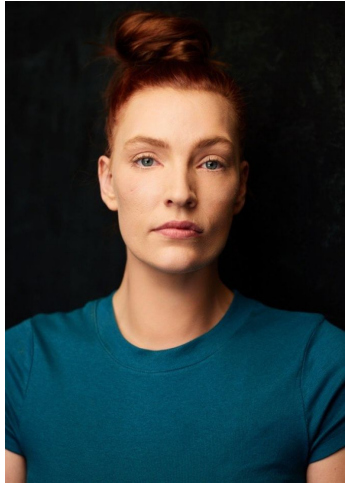

MPM MODELS

Nadine Petersen

Height : 5'8" / 173 cm | Bust : 38" / 97 cm | Waist : 31.5" / 80 cm | Hips : 41" / 104 cm | Shoe : 9.5 US / 7.0 UK | Hair Colour : Venetian Red | Eyes : Blue

M P M MODELS

Nadine Petersen

Height : 5'8" / 173 cm | Bust : 38" / 97 cm | Waist : 31.5" / 80 cm | Hips : 41" / 104 cm | Shoe : 9.5 US / 7.0 UK | Hair Colour : Venetian Red | Eyes : Blue