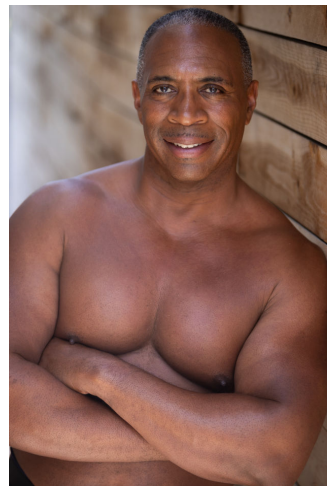

MPM MODELS

Harvey Watson

Height : 6'0" / 183 cm | Waist : 36" / 91 cm | Chest : 44" / 112 cm | Hips : 46" / 117 cm | Hair Colour : Black | Eyes : Black

MPM MODELS

MIPM MODELS

MPM MODELS

MPM MODELS

Harvey Watson

Height : 6'0" / 183 cm | Waist : 36" / 91 cm | Chest : 44" / 112 cm | Hips : 46" / 117 cm | Hair Colour : Black | Eyes : Black