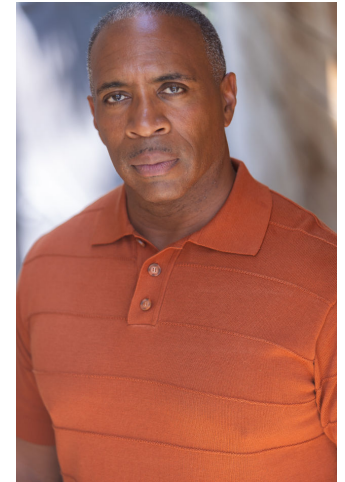

MPM MODELS

Harvey Watson

Height : 6'0" / 183 cm | Waist : 36" / 91 cm | Chest : 44" / 112 cm | Hips : 46" / 117 cm | Hair Colour : Black | Eyes : Black

MPM MODELS

MIPM MODELS

MPM MODELS

MPM MODELS

Harvey Watson

Height : 6'0" / 183 cm | Waist : 36" / 91 cm | Chest : 44" / 112 cm | Hips : 46" / 117 cm | Hair Colour : Black | Eyes : Black