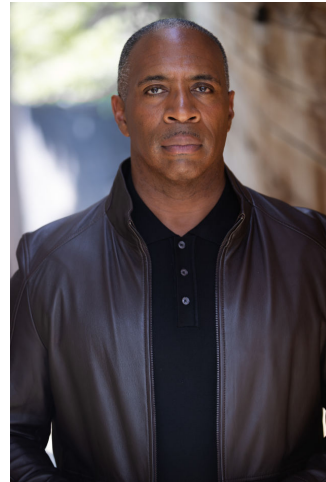

MPM MODELS

Harvey Watson

Height : 6'0" / 183 cm | Waist : 36" / 91 cm | Chest : 44" / 112 cm | Hips : 46" / 117 cm | Hair Colour : Black | Eyes : Black

MPM MODELS

MIPM MODELS

MPM MODELS

MPM MODELS

Harvey Watson

Height : 6'0" / 183 cm | Waist : 36" / 91 cm | Chest : 44" / 112 cm | Hips : 46" / 117 cm | Hair Colour : Black | Eyes : Black