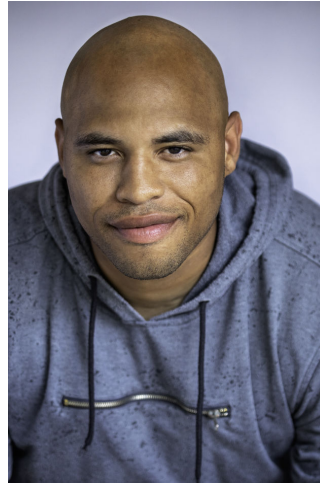

# MPM MODELS

Matthew Thompson

Height : 6'5" / 196 cm | Waist : 38" / 97 cm | Chest : 19" / 48 cm | Hips : 48" / 122 cm | Hair Colour : Bald | Eyes : Brown