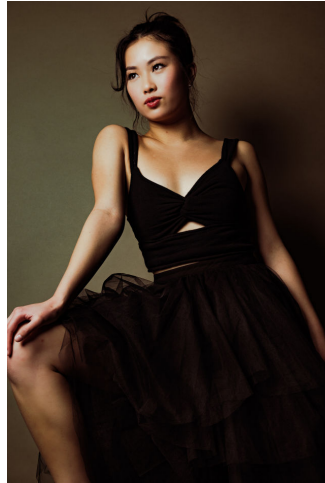

MPM MODELS

Jasmine Huang

Height : 5'2.5" / 159 cm | Bust : 32" / 81 cm | Waist : 25.5" / 65 cm | Hips : 36" / 91 cm | Shoe : 7.5 US / 5.5 UK | Hair Colour : Dark Brown | Eyes : Hazel

MPM MODELS

MIPM MODELS

MPM MODELS

Jasmine Huang

Height : 5'2.5" / 159 cm | Bust : 32" / 81 cm | Waist : 25.5" / 65 cm | Hips : 36" / 91 cm | Shoe : 7.5 US / 5.5 UK | Hair Colour : Dark Brown | Eyes : Hazel