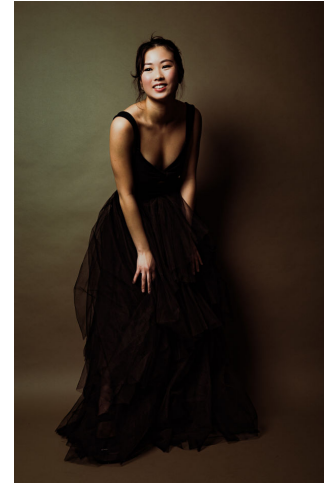

MPM MODELS

Jasmine Huang

Height : 5'2.5" / 159 cm | Bust : 32" / 81 cm | Waist : 25.5" / 65 cm | Hips : 36" / 91 cm | Shoe : 7.5 US / 5.5 UK | Hair Colour : Dark Brown | Eyes : Hazel

MPM MODELS

MIPM MODELS

MPM MODELS

Jasmine Huang

Height : 5'2.5" / 159 cm | Bust : 32" / 81 cm | Waist : 25.5" / 65 cm | Hips : 36" / 91 cm | Shoe : 7.5 US / 5.5 UK | Hair Colour : Dark Brown | Eyes : Hazel