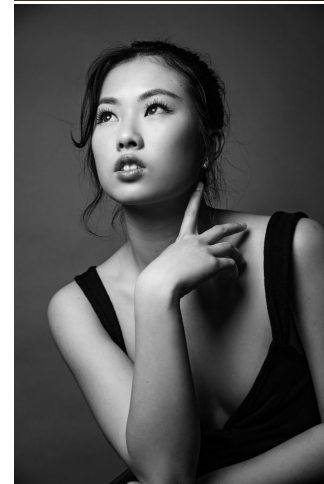

MPM MODELS

Jasmine Huang

Height : 5'2.5" / 159 cm | Bust : 32" / 81 cm | Waist : 25.5" / 65 cm | Hips : 36" / 91 cm | Shoe : 7.5 US / 5.5 UK | Hair Colour : Dark Brown | Eyes : Hazel

MPM MODELS

MIPM MODELS

MPM MODELS

Jasmine Huang

Height : 5'2.5" / 159 cm | Bust : 32" / 81 cm | Waist : 25.5" / 65 cm | Hips : 36" / 91 cm | Shoe : 7.5 US / 5.5 UK | Hair Colour : Dark Brown | Eyes : Hazel