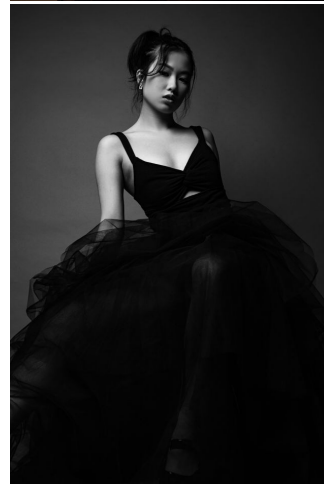

MPM MODELS

Jasmine Huang

Height : 5'2.5" / 159 cm | Bust : 32" / 81 cm | Waist : 25.5" / 65 cm | Hips : 36" / 91 cm | Shoe : 7.5 US / 5.5 UK | Hair Colour : Dark Brown | Eyes : Hazel

MPM MODELS

MIPM MODELS

MPM MODELS

Jasmine Huang

Height : 5'2.5" / 159 cm | Bust : 32" / 81 cm | Waist : 25.5" / 65 cm | Hips : 36" / 91 cm | Shoe : 7.5 US / 5.5 UK | Hair Colour : Dark Brown | Eyes : Hazel