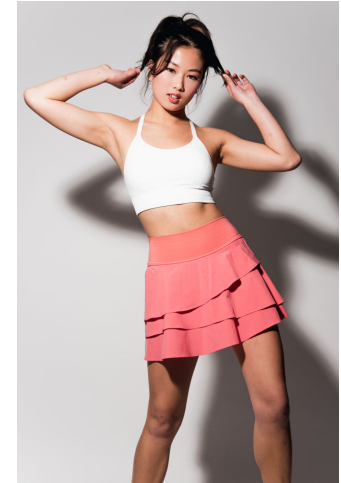

MPM MODELS

Jasmine Huang

Height : 5'2.5" / 159 cm | Bust : 32" / 81 cm | Waist : 25.5" / 65 cm | Hips : 36" / 91 cm | Shoe : 7.5 US / 5.5 UK | Hair Colour : Dark Brown | Eyes : Hazel

MPM MODELS

MIPM MODELS

MPM MODELS

Jasmine Huang

Height : 5'2.5" / 159 cm | Bust : 32" / 81 cm | Waist : 25.5" / 65 cm | Hips : 36" / 91 cm | Shoe : 7.5 US / 5.5 UK | Hair Colour : Dark Brown | Eyes : Hazel