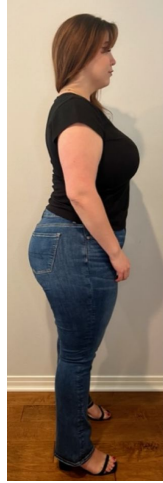

MPM MODELS

Abbey Crane

Height : 5'9" / 175 cm | Bust : 49" / 124 cm | Waist : 38" / 97 cm | Hips : 55" / 140 cm | Shoe : 11.0 US / 7.5 UK | Hair Colour : Brown | Eyes : Green

MPM MODELS

Abbey Crane

Height : 5'9" / 175 cm | Bust : 49" / 124 cm | Waist : 38" / 97 cm | Hips : 55" / 140 cm | Shoe : 11.0 US / 7.5 UK | Hair Colour : Brown | Eyes : Green