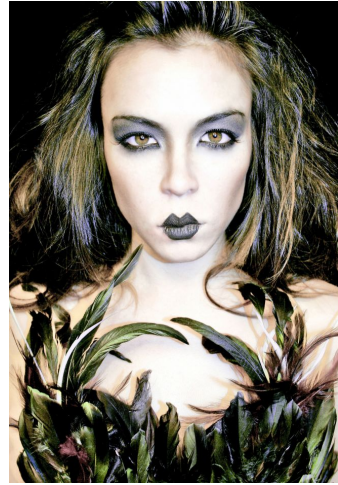

MPM MODELS

Pamela Taylor

Height : 5'9.5" / 177 cm | Bust : 37" / 94 cm | Waist : 30.5" / 77 cm | Hips : 41.5" / 105 cm | Shoe : 10.0 US / 7.0 UK | Hair Colour : Dark Brown | Eyes : Brown

MIPM MODELS

MIPM MODELS

Pamela Taylor

Height : 5'9.5" / 177 cm | Bust : 37" / 94 cm | Waist : 30.5" / 77 cm | Hips : 41.5" / 105 cm | Shoe : 10.0 US / 7.0 UK | Hair Colour : Dark Brown | Eyes : Brown