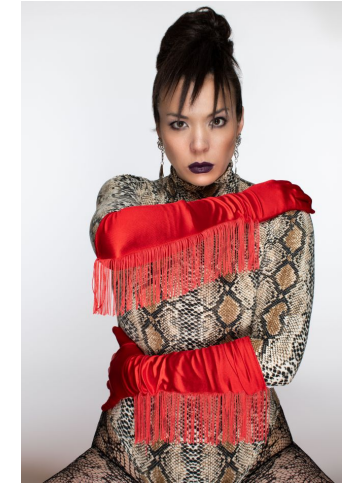

MPM MODELS

Pamela Taylor

Height : 5'9.5" / 177 cm | Bust : 37" / 94 cm | Waist : 30.5" / 77 cm | Hips : 41.5" / 105 cm | Shoe : 10.0 US / 7.0 UK | Hair Colour : Dark Brown | Eyes : Brown

MIPM MODELS

MIPM MODELS

Pamela Taylor

Height : 5'9.5" / 177 cm | Bust : 37" / 94 cm | Waist : 30.5" / 77 cm | Hips : 41.5" / 105 cm | Shoe : 10.0 US / 7.0 UK | Hair Colour : Dark Brown | Eyes : Brown