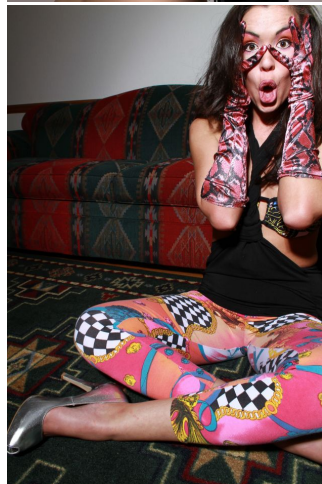

MPM MODELS

Pamela Taylor

Height : 5'9.5" / 177 cm | Bust : 37" / 94 cm | Waist : 30.5" / 77 cm | Hips : 41.5" / 105 cm | Shoe : 10.0 US / 7.0 UK | Hair Colour : Dark Brown | Eyes : Brown

MIPM MODELS

MIPM MODELS

Pamela Taylor

Height : 5'9.5" / 177 cm | Bust : 37" / 94 cm | Waist : 30.5" / 77 cm | Hips : 41.5" / 105 cm | Shoe : 10.0 US / 7.0 UK | Hair Colour : Dark Brown | Eyes : Brown