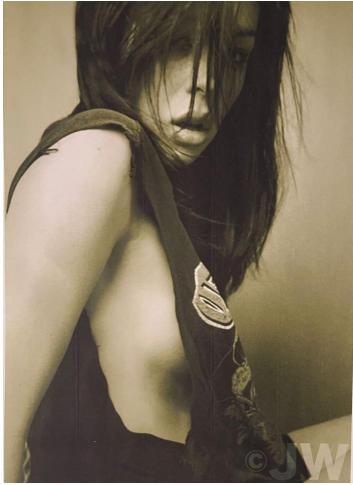

MPM MODELS

Pamela Taylor

Height : 5'9.5" / 177 cm | Bust : 37" / 94 cm | Waist : 30.5" / 77 cm | Hips : 41.5" / 105 cm | Shoe : 10.0 US / 7.0 UK | Hair Colour : Dark Brown | Eyes : Brown

MIPM MODELS

MIPM MODELS

Pamela Taylor

Height : 5'9.5" / 177 cm | Bust : 37" / 94 cm | Waist : 30.5" / 77 cm | Hips : 41.5" / 105 cm | Shoe : 10.0 US / 7.0 UK | Hair Colour : Dark Brown | Eyes : Brown