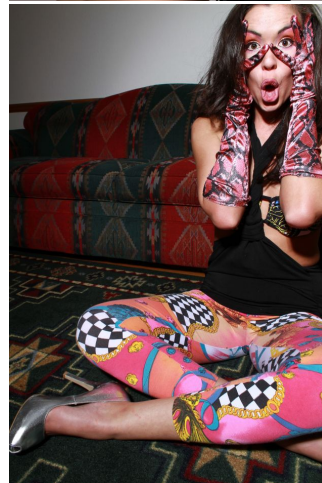

MPM MODELS

Pamela Taylor

Height : 5'9.5" / 177 cm | Bust : 37" / 94 cm | Waist : 30.5" / 77 cm | Hips : 41.5" / 105 cm | Shoe : 10.0 US / 7.0 UK | Hair Colour : Dark Brown | Eyes : Brown

MIPM MODELS

MIPM MODELS

Pamela Taylor

Height : 5'9.5" / 177 cm | Bust : 37" / 94 cm | Waist : 30.5" / 77 cm | Hips : 41.5" / 105 cm | Shoe : 10.0 US / 7.0 UK | Hair Colour : Dark Brown | Eyes : Brown