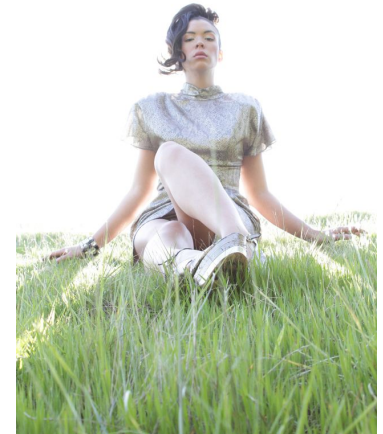

MPM MODELS

Pamela Taylor

Height : 5'9.5" / 177 cm | Bust : 37" / 94 cm | Waist : 30.5" / 77 cm | Hips : 41.5" / 105 cm | Shoe : 10.0 US / 7.0 UK | Hair Colour : Dark Brown | Eyes : Brown

MIPM MODELS

MIPM MODELS

Pamela Taylor

Height : 5'9.5" / 177 cm | Bust : 37" / 94 cm | Waist : 30.5" / 77 cm | Hips : 41.5" / 105 cm | Shoe : 10.0 US / 7.0 UK | Hair Colour : Dark Brown | Eyes : Brown