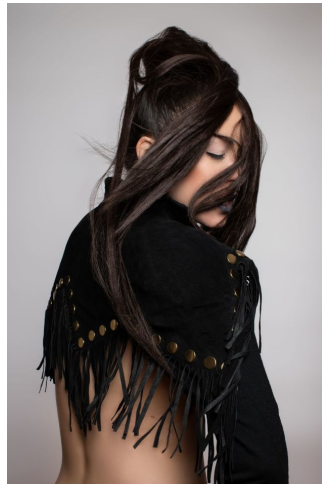

MPM MODELS

Pamela Taylor

Height : 5'9.5" / 177 cm | Bust : 37" / 94 cm | Waist : 30.5" / 77 cm | Hips : 41.5" / 105 cm | Shoe : 10.0 US / 7.0 UK | Hair Colour : Dark Brown | Eyes : Brown

MIPM MODELS

MIPM MODELS

Pamela Taylor

Height : 5'9.5" / 177 cm | Bust : 37" / 94 cm | Waist : 30.5" / 77 cm | Hips : 41.5" / 105 cm | Shoe : 10.0 US / 7.0 UK | Hair Colour : Dark Brown | Eyes : Brown