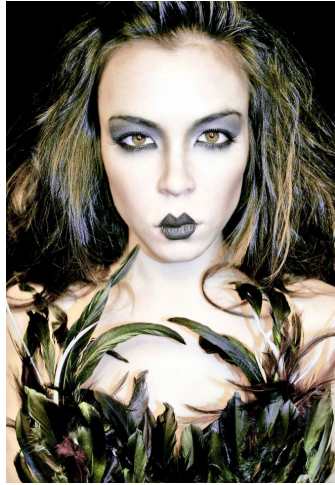

MPM MODELS

Pamela Taylor

Height : 5'9.5" / 177 cm | Bust : 37" / 94 cm | Waist : 30.5" / 77 cm | Hips : 41.5" / 105 cm | Shoe : 10.0 US / 7.0 UK | Hair Colour : Dark Brown | Eyes : Brown

MIPM MODELS

MIPM MODELS

Pamela Taylor

Height : 5'9.5" / 177 cm | Bust : 37" / 94 cm | Waist : 30.5" / 77 cm | Hips : 41.5" / 105 cm | Shoe : 10.0 US / 7.0 UK | Hair Colour : Dark Brown | Eyes : Brown