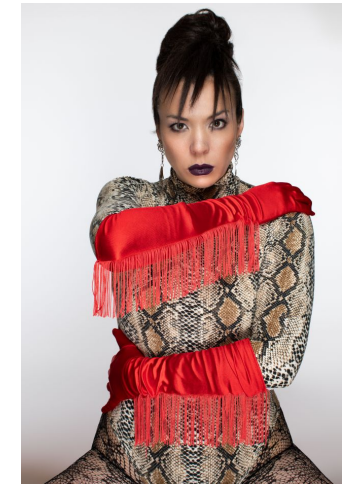

MPM MODELS

Pamela Taylor

Height : 5'9.5" / 177 cm | Bust : 37" / 94 cm | Waist : 30.5" / 77 cm | Hips : 41.5" / 105 cm | Shoe : 10.0 US / 7.0 UK | Hair Colour : Dark Brown | Eyes : Brown

MIPM MODELS

MIPM MODELS

Pamela Taylor

Height : 5'9.5" / 177 cm | Bust : 37" / 94 cm | Waist : 30.5" / 77 cm | Hips : 41.5" / 105 cm | Shoe : 10.0 US / 7.0 UK | Hair Colour : Dark Brown | Eyes : Brown