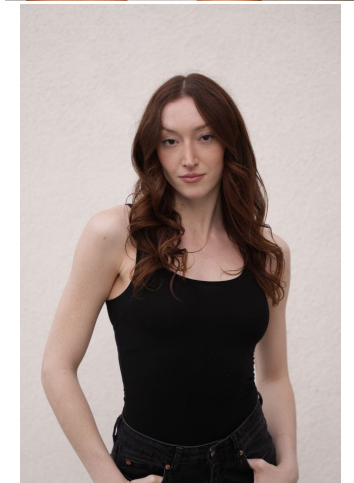

MIPM MODELS

Millie Novak

Height : 5'10" / 178 cm | Bust : 35" / 89 cm | Waist : 27" / 69 cm | Hips : 37.5" / 95 cm | Shoe : 10.5 US / 7.5 UK | Hair Colour : Auburn | Eyes : Brown

MIPM MODELS

MPM MODELS

Millie Novak

Height : 5'10" / 178 cm | Bust : 35" / 89 cm | Waist : 27" / 69 cm | Hips : 37.5" / 95 cm | Shoe : 10.5 US / 7.5 UK | Hair Colour : Auburn | Eyes : Brown