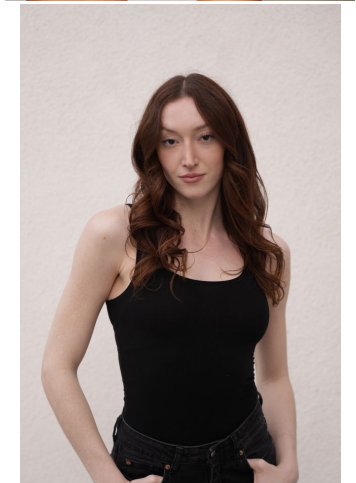

MIPM MODELS

Millie Novak

Height : 5'10" / 178 cm | Bust : 35" / 89 cm | Waist : 27" / 69 cm | Hips : 37.5" / 95 cm | Shoe : 10.5 US / 7.5 UK | Hair Colour : Auburn | Eyes : Brown

MIPM MODELS

MPM MODELS

Millie Novak

Height : 5'10" / 178 cm | Bust : 35" / 89 cm | Waist : 27" / 69 cm | Hips : 37.5" / 95 cm | Shoe : 10.5 US / 7.5 UK | Hair Colour : Auburn | Eyes : Brown