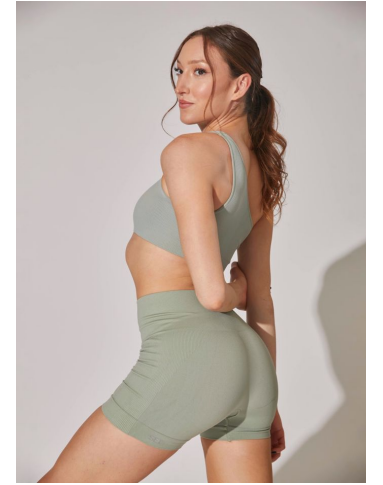

MIPM MODELS

Millie Novak

Height : 5'10" / 178 cm | Bust : 35" / 89 cm | Waist : 27" / 69 cm | Hips : 37.5" / 95 cm | Shoe : 10.5 US / 7.5 UK | Hair Colour : Auburn | Eyes : Brown

MIPM MODELS

MPM MODELS

Millie Novak

Height : 5'10" / 178 cm | Bust : 35" / 89 cm | Waist : 27" / 69 cm | Hips : 37.5" / 95 cm | Shoe : 10.5 US / 7.5 UK | Hair Colour : Auburn | Eyes : Brown