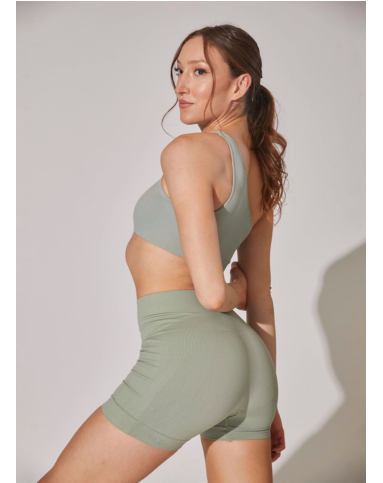

MIPM MODELS

Millie Novak

Height : 5'10" / 178 cm | Bust : 35" / 89 cm | Waist : 27" / 69 cm | Hips : 37.5" / 95 cm | Shoe : 10.5 US / 7.5 UK | Hair Colour : Auburn | Eyes : Brown

MIPM MODELS

MPM MODELS

Millie Novak

Height : 5'10" / 178 cm | Bust : 35" / 89 cm | Waist : 27" / 69 cm | Hips : 37.5" / 95 cm | Shoe : 10.5 US / 7.5 UK | Hair Colour : Auburn | Eyes : Brown