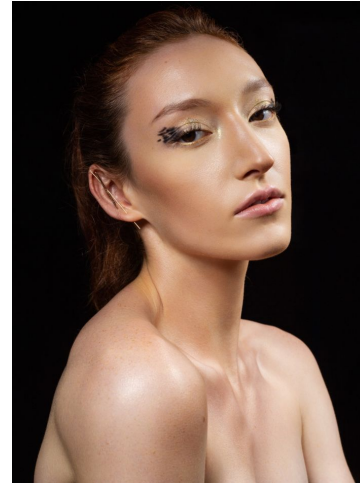

MIPM MODELS

Millie Novak

Height : 5'10" / 178 cm | Bust : 35" / 89 cm | Waist : 27" / 69 cm | Hips : 37.5" / 95 cm | Shoe : 10.5 US / 7.5 UK | Hair Colour : Auburn | Eyes : Brown

MIPM MODELS

MIPM MODELS

Millie Novak

Height : 5'10" / 178 cm | Bust : 35" / 89 cm | Waist : 27" / 69 cm | Hips : 37.5" / 95 cm | Shoe : 10.5 US / 7.5 UK | Hair Colour : Auburn | Eyes : Brown