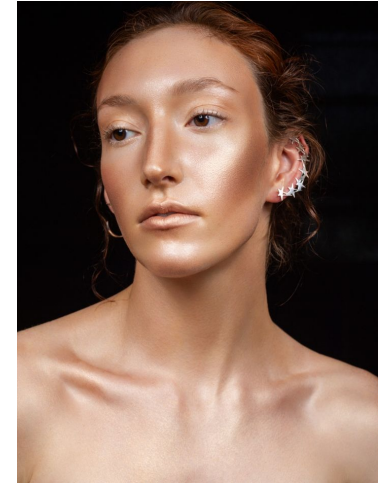

# MIPM MODELS

Millie Novak

Height : 5'10" / 178 cm | Bust : 35" / 89 cm | Waist : 27" / 69 cm | Hips : 37.5" / 95 cm | Shoe : 10.5 US / 7.5 UK | Hair Colour : Auburn | Eyes : Brown