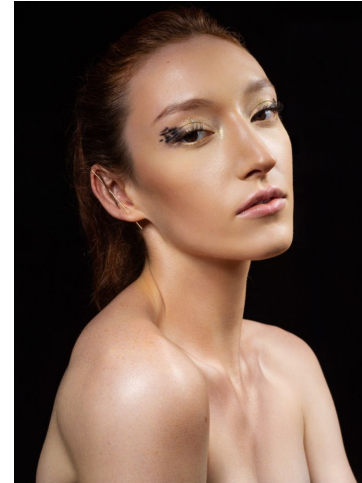

# MIPM MODELS

Millie Novak

Height : 5'10" / 178 cm | Bust : 35" / 89 cm | Waist : 27" / 69 cm | Hips : 37.5" / 95 cm | Shoe : 10.5 US / 7.5 UK | Hair Colour : Auburn | Eyes : Brown