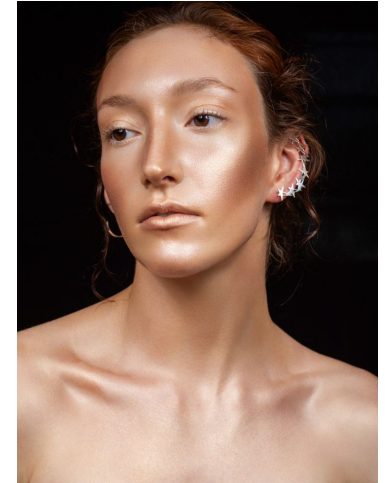

MIPM MODELS

Millie Novak

Height : 5'10" / 178 cm | Bust : 35" / 89 cm | Waist : 27" / 69 cm | Hips : 37.5" / 95 cm | Shoe : 10.5 US / 7.5 UK | Hair Colour : Auburn | Eyes : Brown

MIPM MODELS

MIPM MODELS

Millie Novak

Height : 5'10" / 178 cm | Bust : 35" / 89 cm | Waist : 27" / 69 cm | Hips : 37.5" / 95 cm | Shoe : 10.5 US / 7.5 UK | Hair Colour : Auburn | Eyes : Brown