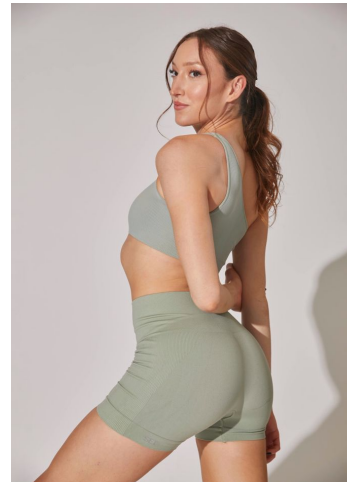

# MIPM MODELS

Millie Novak

Height : 5'10" / 178 cm | Bust : 35" / 89 cm | Waist : 27" / 69 cm | Hips : 37.5" / 95 cm | Shoe : 10.5 US / 7.5 UK | Hair Colour : Auburn | Eyes : Brown