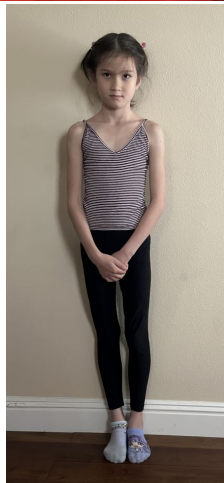

# MPM MODELS

Chelsea Brodsky

Height : 4'6" / 137 cm | Bust : 23.5" / 60 cm | Waist : 20" / 51 cm | Hips : 25" / 64 cm | Shoe : 2.0 US / 1.0 UK | Hair Colour : Brown | Eyes : Brown

# MIPM MODELS

Chelsea Brodsky

Height : 4'6" / 137 cm | Bust : 23.5" / 60 cm | Waist : 20" / 51 cm | Hips : 25" / 64 cm | Shoe : 2.0 US / 1.0 UK | Hair Colour : Brown | Eyes : Brown