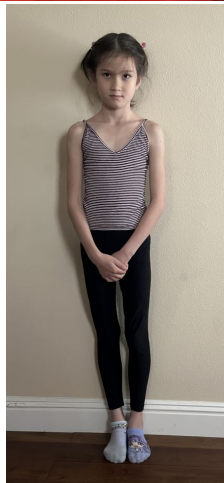

# MIPM MODELS

Chelsea Brodsky

Height : 4'6" / 137 cm | Bust : 23.5" / 60 cm | Waist : 20" / 51 cm | Hips : 25" / 64 cm | Shoe : 2.0 US / 1.0 UK | Hair Colour : Brown | Eyes : Brown