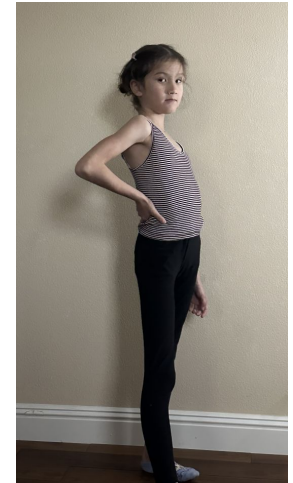

# MPM MODELS

Chelsea Brodsky

Height : 4'6" / 137 cm | Bust : 23.5" / 60 cm | Waist : 20" / 51 cm | Hips : 25" / 64 cm | Shoe : 2.0 US / 1.0 UK | Hair Colour : Brown | Eyes : Brown

# MIPM MODELS

Chelsea Brodsky

Height : 4'6" / 137 cm | Bust : 23.5" / 60 cm | Waist : 20" / 51 cm | Hips : 25" / 64 cm | Shoe : 2.0 US / 1.0 UK | Hair Colour : Brown | Eyes : Brown