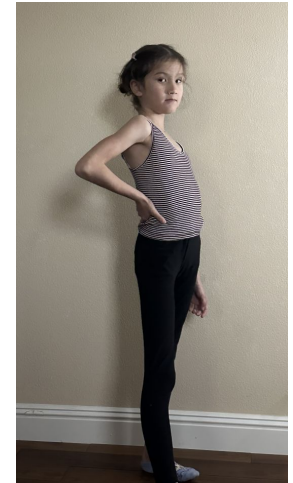

# MIPM MODELS

Chelsea Brodsky

Height : 4'6" / 137 cm | Bust : 23.5" / 60 cm | Waist : 20" / 51 cm | Hips : 25" / 64 cm | Shoe : 2.0 US / 1.0 UK | Hair Colour : Brown | Eyes : Brown