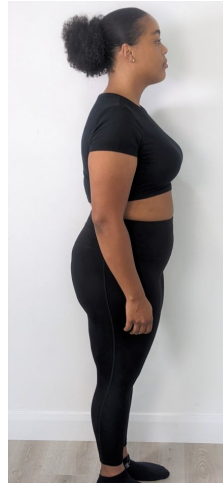

MIPM MODELS

Stacie Thompson

Height : 5'8" / 173 cm | Bust : 42" / 107 cm | Waist : 37.5" / 95 cm | Hips : 45.5" / 116 cm | Shoe : 11.0 US / 7.5 UK | Hair Colour : Brown | Eyes : Brown

MPM MODELS

Stacie Thompson

Height : 5'8" / 173 cm | Bust : 42" / 107 cm | Waist : 37.5" / 95 cm | Hips : 45.5" / 116 cm | Shoe : 11.0 US / 7.5 UK | Hair Colour : Brown | Eyes : Brown