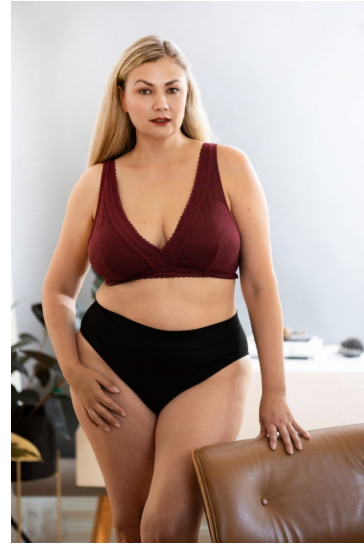

MIPM MODELS

Judit Borbely

Height : 5'8" / 173 cm | Bust : 46" / 117 cm | Waist : 39" / 99 cm | Hips : 49" / 124 cm | Shoe : 9.0 US / 6.5 UK | Hair Colour : Blonde | Eyes : Brown

MIPM MODELS

MPM MODELS

Judit Borbely

Height : 5'8" / 173 cm | Bust : 46" / 117 cm | Waist : 39" / 99 cm | Hips : 49" / 124 cm | Shoe : 9.0 US / 6.5 UK | Hair Colour : Blonde | Eyes : Brown