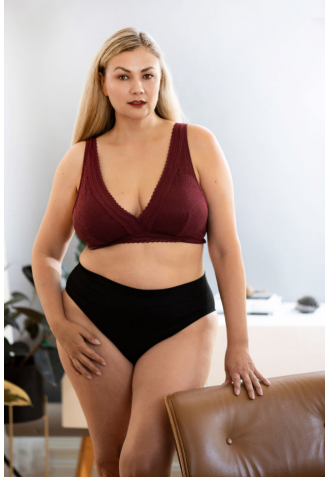

MIPM MODELS

Judit Borbely

Height : 5'8" / 173 cm | Bust : 46" / 117 cm | Waist : 39" / 99 cm | Hips : 49" / 124 cm | Shoe : 9.0 US / 6.5 UK | Hair Colour : Blonde | Eyes : Brown

MPM MODELS

MIPM MODELS

MPM MODELS

Judit Borbely

Height : 5'8" / 173 cm | Bust : 46" / 117 cm | Waist : 39" / 99 cm | Hips : 49" / 124 cm | Shoe : 9.0 US / 6.5 UK | Hair Colour : Blonde | Eyes : Brown