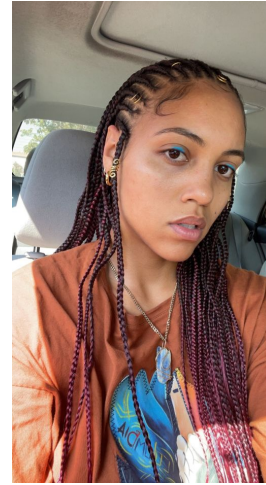

MPM MODELS

Hannah Menakaya

Height : 5'8" / 173 cm | Bust : 34.5" / 88 cm | Waist : 27" / 69 cm | Hips : 37" / 94 cm | Shoe : 8.5 US / 6.0 UK | Hair Colour : Brown | Eyes : Brown

MPM MODELS

MIPM MODELS

Hannah Menakaya

Height : 5'8" / 173 cm | Bust : 34.5" / 88 cm | Waist : 27" / 69 cm | Hips : 37" / 94 cm | Shoe : 8.5 US / 6.0 UK | Hair Colour : Brown | Eyes : Brown