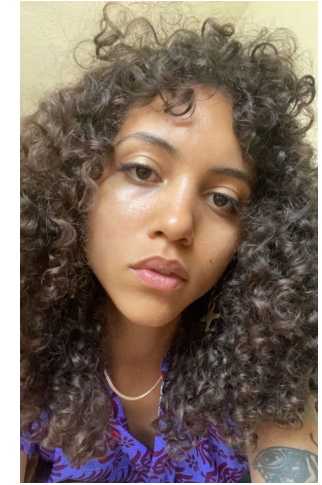

MPM MODELS

Hannah Menakaya

Height : 5'8" / 173 cm | Bust : 34.5" / 88 cm | Waist : 27" / 69 cm | Hips : 37" / 94 cm | Shoe : 8.5 US / 6.0 UK | Hair Colour : Brown | Eyes : Brown

MPM MODELS

MIPM MODELS

Hannah Menakaya

Height : 5'8" / 173 cm | Bust : 34.5" / 88 cm | Waist : 27" / 69 cm | Hips : 37" / 94 cm | Shoe : 8.5 US / 6.0 UK | Hair Colour : Brown | Eyes : Brown