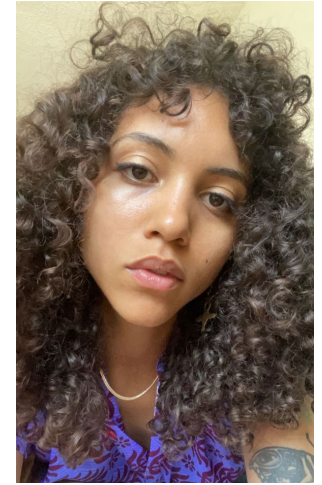

MPM MODELS

Hannah Menakaya

Height : 5'8" / 173 cm | Bust : 34.5" / 88 cm | Waist : 27" / 69 cm | Hips : 37" / 94 cm | Shoe : 8.5 US / 6.0 UK | Hair Colour : Brown | Eyes : Brown

MPM MODELS

MIPM MODELS

Hannah Menakaya

Height : 5'8" / 173 cm | Bust : 34.5" / 88 cm | Waist : 27" / 69 cm | Hips : 37" / 94 cm | Shoe : 8.5 US / 6.0 UK | Hair Colour : Brown | Eyes : Brown