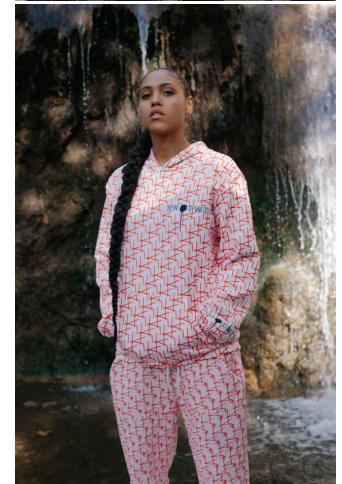

MPM MODELS

Hannah Menakaya

Height : 5'8" / 173 cm | Bust : 34.5" / 88 cm | Waist : 27" / 69 cm | Hips : 37" / 94 cm | Shoe : 8.5 US / 6.0 UK | Hair Colour : Brown | Eyes : Brown

MPM MODELS

MIPM MODELS

Hannah Menakaya

Height : 5'8" / 173 cm | Bust : 34.5" / 88 cm | Waist : 27" / 69 cm | Hips : 37" / 94 cm | Shoe : 8.5 US / 6.0 UK | Hair Colour : Brown | Eyes : Brown