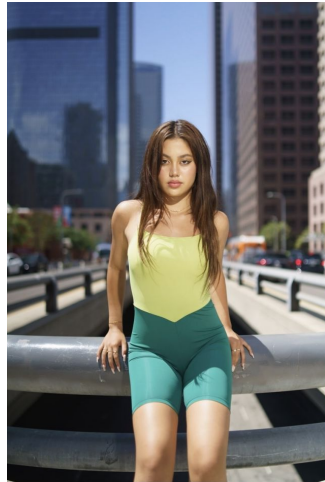

MPM MODELS

Sivan Kanitz

Height : 5'8" / 173 cm | Bust : 34" / 86 cm | Waist : 27.5" / 70 cm | Hips : 36" / 91 cm | Shoe : 2.5 US / 1.0 UK | Hair Colour : Dark Brown | Eyes : Brown

MIPM MODELS

MPM MODELS

Sivan Kanitz

Height : 5'8" / 173 cm | Bust : 34" / 86 cm | Waist : 27.5" / 70 cm | Hips : 36" / 91 cm | Shoe : 2.5 US / 1.0 UK | Hair Colour : Dark Brown | Eyes : Brown