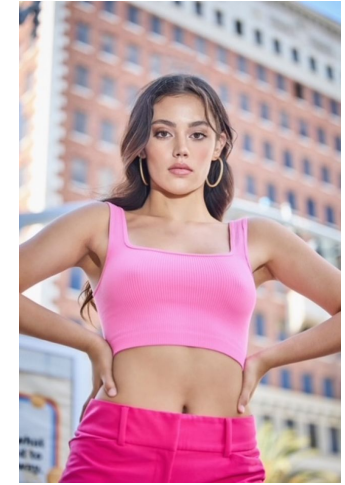

MPM MODELS

Sivan Kanitz

Height : 5'8" / 173 cm | Bust : 34" / 86 cm | Waist : 27.5" / 70 cm | Hips : 36" / 91 cm | Shoe : 2.5 US / 1.0 UK | Hair Colour : Dark Brown | Eyes : Brown

MIPM MODELS

MPM MODELS

Sivan Kanitz

Height : 5'8" / 173 cm | Bust : 34" / 86 cm | Waist : 27.5" / 70 cm | Hips : 36" / 91 cm | Shoe : 2.5 US / 1.0 UK | Hair Colour : Dark Brown | Eyes : Brown