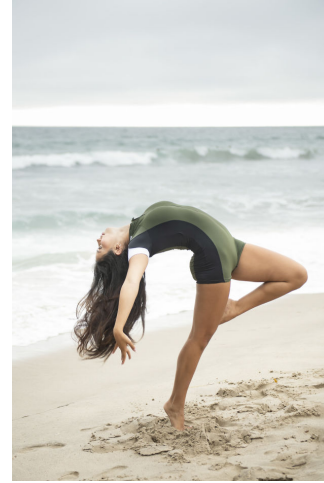

MPM MODELS

Sivan Kanitz

Height : 5'8" / 173 cm | Bust : 34" / 86 cm | Waist : 27.5" / 70 cm | Hips : 36" / 91 cm | Shoe : 2.5 US / 1.0 UK | Hair Colour : Dark Brown | Eyes : Brown

MIPM MODELS

MPM MODELS

Sivan Kanitz

Height : 5'8" / 173 cm | Bust : 34" / 86 cm | Waist : 27.5" / 70 cm | Hips : 36" / 91 cm | Shoe : 2.5 US / 1.0 UK | Hair Colour : Dark Brown | Eyes : Brown