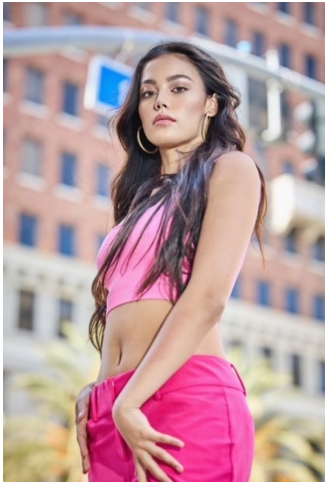

MPM MODELS

Sivan Kanitz

Height : 5'8" / 173 cm | Bust : 34" / 86 cm | Waist : 27.5" / 70 cm | Hips : 36" / 91 cm | Shoe : 2.5 US / 1.0 UK | Hair Colour : Dark Brown | Eyes : Brown

MIPM MODELS

MPM MODELS

Sivan Kanitz

Height : 5'8" / 173 cm | Bust : 34" / 86 cm | Waist : 27.5" / 70 cm | Hips : 36" / 91 cm | Shoe : 2.5 US / 1.0 UK | Hair Colour : Dark Brown | Eyes : Brown