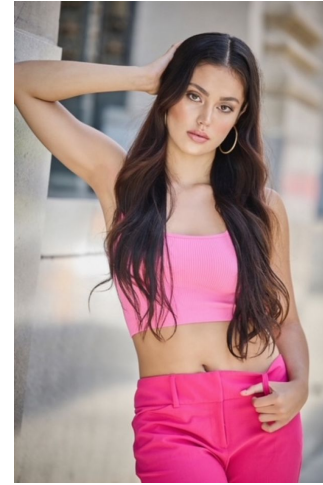

MPM MODELS

Sivan Kanitz

Height : 5'8" / 173 cm | Bust : 34" / 86 cm | Waist : 27.5" / 70 cm | Hips : 36" / 91 cm | Shoe : 2.5 US / 1.0 UK | Hair Colour : Dark Brown | Eyes : Brown

MIPM MODELS

MPM MODELS

Sivan Kanitz

Height : 5'8" / 173 cm | Bust : 34" / 86 cm | Waist : 27.5" / 70 cm | Hips : 36" / 91 cm | Shoe : 2.5 US / 1.0 UK | Hair Colour : Dark Brown | Eyes : Brown