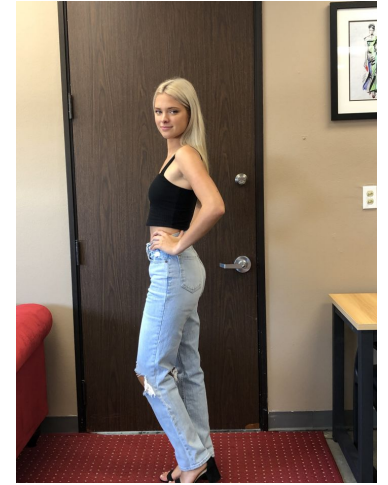

MPM MODELS

Anna Williams

Height : 5'8" / 173 cm | Bust : 34" / 86 cm | Waist : 26.5" / 67 cm | Hips : 37.5" / 95 cm | Shoe : 8.0 US / 6.0 UK | Hair Colour : Light Blonde | Eyes : Blue

M P M MODELS

Anna Williams

Height : 5'8" / 173 cm | Bust : 34" / 86 c

MPM MODELS

Hair Colour : Light Blonde | Eyes : Blue