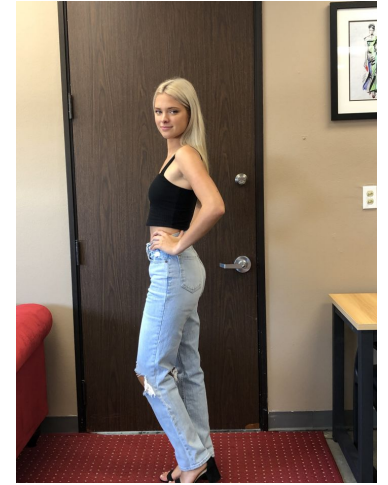

# MPM MODELS

Anna Williams

Height : 5'8" / 173 cm | Bust : 34" / 86 cm | Waist : 26.5" / 67 cm | Hips : 37.5" / 95 cm | Shoe : 8.0 US / 6.0 UK | Hair Colour : Light Blonde | Eyes : Blue

# M P M MODELS

Anna Williams

Height : 5'8" / 173 cm | Bust : 34" / 86 c

# MPM MODELS

Hair Colour : Light Blonde | Eyes : Blue