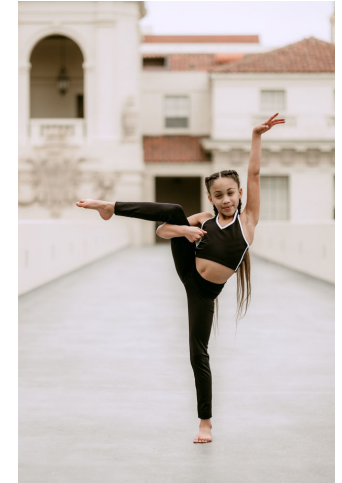

# MPM MODELS

Adalyn Carter

Height : 4'3" / 130 cm | Bust : 24.5" / 62 cm | Waist : 22.5" / 57 cm | Hips : 26" / 66 cm | Shoe : 3.0 US / 2.0 UK | Hair Colour : Brown | Eyes : Light Brown