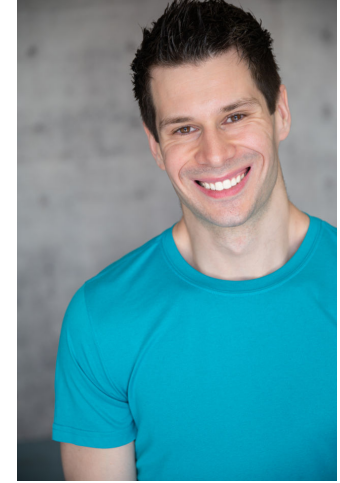

MIPM MODELS

Amer Rizvic

Height : 6'1" / 185 cm | Waist : 33" / 84 cm | Chest : 39" / 99 cm | Hips : 38.5" / 98 cm | Hair Colour : Brown | Eyes : Brown

MPM MODELS

Amer Rizvic

Height : 6'1" / 185 cm | Waist : 33" / 84 cm | Chest : 39" / 99 cm | Hips : 38.5" / 98 cm | Hair Colour : Brown | Eyes : Brown