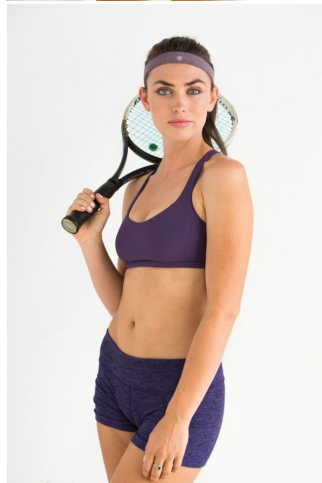

MPM MODELS

Aurelia Scheppers

Height : 5'7" / 170 cm | Bust : 35.5" / 90 cm | Waist : 27.5" / 70 cm | Hips : 37.5" / 95 cm | Shoe : 9.0 US / 6.5 UK | Hair Colour : Brown | Eyes : Hazel

MIPM MODELS

MPM MODELS

Aurelia Scheppers

Height : 5'7" / 170 cm | Bust : 35.5" / 90 cm | Waist : 27.5" / 70 cm | Hips : 37.5" / 95 cm | Shoe : 9.0 US / 6.5 UK | Hair Colour : Brown | Eyes : Hazel