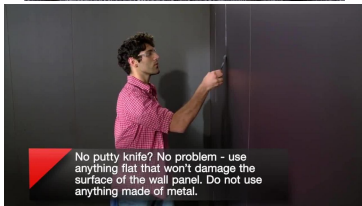

MIPM MODELS

Ali Badalov

Height : 6'1" / 185 cm | Waist : 32" / 81 cm | Chest : 40" / 102 cm | Hips : 39.5" / 100 cm | Hair Colour : Dark Brown | Eyes : Brown

MPM MODELS

Ali Badalov

Height : 6'1" / 185 cm | Waist : 32" / 81 cm | Chest : 40" / 102 cm | Hips : 39.5" / 100 cm | Hair Colour : Dark Brown | Eyes : Brown