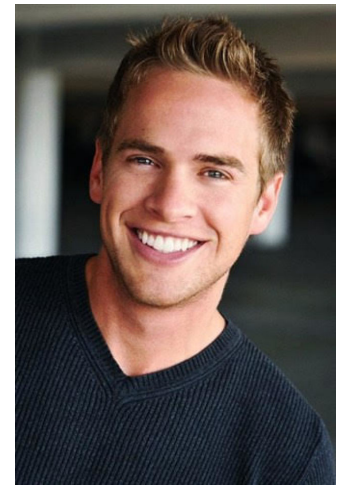

MPM MODELS

Brandon Larcom

Height : 5'7" / 170 cm | Waist : 30" / 76 cm | Chest : 38" / 97 cm | Hips : 38.5" / 98 cm | Hair Colour : Blonde | Eyes : Blue

MIPM MODELS

MIPM MODELS

MPM MODELS

Brandon Larcom

Height : 5'7" / 170 cm | Waist : 30" / 76 cm | Chest : 38" / 97 cm | Hips : 38.5" / 98 cm | Hair Colour : Blonde | Eyes : Blue