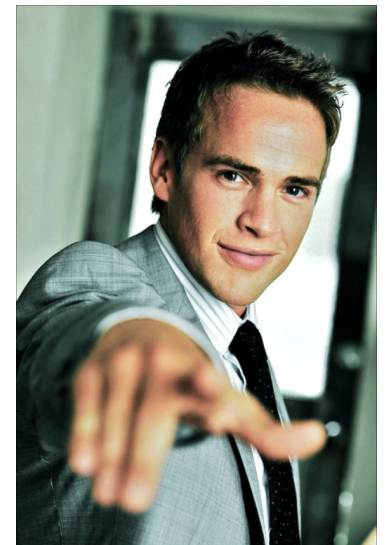

MPM MODELS

Brandon Larcom

Height : 5'7" / 170 cm | Waist : 30" / 76 cm | Chest : 38" / 97 cm | Hips : 38.5" / 98 cm | Hair Colour : Blonde | Eyes : Blue

MIPM MODELS

MIPM MODELS

MPM MODELS

Brandon Larcom

Height : 5'7" / 170 cm | Waist : 30" / 76 cm | Chest : 38" / 97 cm | Hips : 38.5" / 98 cm | Hair Colour : Blonde | Eyes : Blue