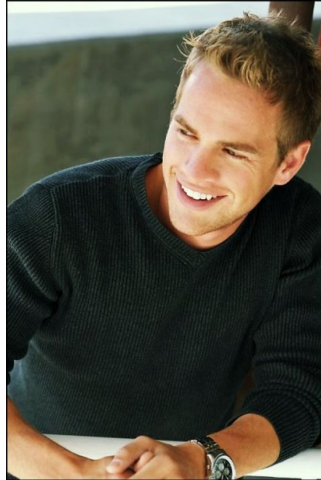

MPM MODELS

Brandon Larcom

Height : 5'7" / 170 cm | Waist : 30" / 76 cm | Chest : 38" / 97 cm | Hips : 38.5" / 98 cm | Hair Colour : Blonde | Eyes : Blue

MIPM MODELS

MIPM MODELS

MPM MODELS

Brandon Larcom

Height : 5'7" / 170 cm | Waist : 30" / 76 cm | Chest : 38" / 97 cm | Hips : 38.5" / 98 cm | Hair Colour : Blonde | Eyes : Blue