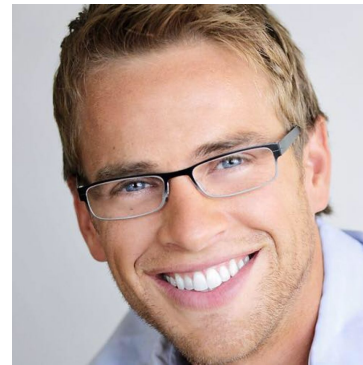

MPM MODELS

Brandon Larcom

Height : 5'7" / 170 cm | Waist : 30" / 76 cm | Chest : 38" / 97 cm | Hips : 38.5" / 98 cm | Hair Colour : Blonde | Eyes : Blue

MIPM MODELS

MIPM MODELS

MPM MODELS

Brandon Larcom

Height : 5'7" / 170 cm | Waist : 30" / 76 cm | Chest : 38" / 97 cm | Hips : 38.5" / 98 cm | Hair Colour : Blonde | Eyes : Blue