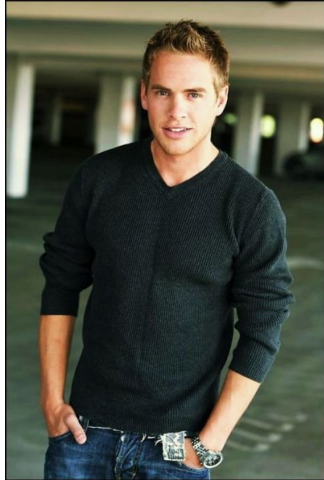

MPM MODELS

Brandon Larcom

Height : 5'7" / 170 cm | Waist : 30" / 76 cm | Chest : 38" / 97 cm | Hips : 38.5" / 98 cm | Hair Colour : Blonde | Eyes : Blue

MIPM MODELS

MIPM MODELS

MPM MODELS

Brandon Larcom

Height : 5'7" / 170 cm | Waist : 30" / 76 cm | Chest : 38" / 97 cm | Hips : 38.5" / 98 cm | Hair Colour : Blonde | Eyes : Blue