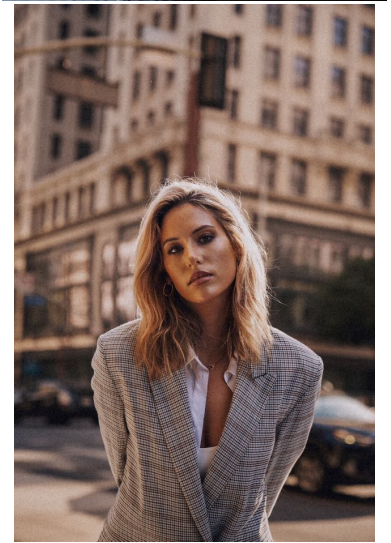

MIPM MODELS

Rose Rosenfeld

Height : 5'8" / 173 cm | Bust : 35" / 89 cm | Waist : 27" / 69 cm | Hips : 37" / 94 cm | Shoe : 9.0 US / 6.5 UK | Hair Colour : Dirty Blonde | Eyes : Hazel

MPM MODELS

MIPM MODELS

MPM MODELS

Rose Rosenfeld

Height : 5'8" / 173 cm | Bust : 35" / 89 cm | Waist : 27" / 69 cm | Hips : 37" / 94 cm | Shoe : 9.0 US / 6.5 UK | Hair Colour : Dirty Blonde | Eyes : Hazel