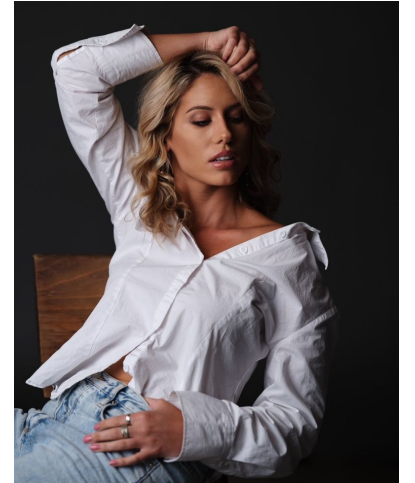

MIPM MODELS

Rose Rosenfeld

Height : 5'8" / 173 cm | Bust : 35" / 89 cm | Waist : 27" / 69 cm | Hips : 37" / 94 cm | Shoe : 9.0 US / 6.5 UK | Hair Colour : Dirty Blonde | Eyes : Hazel

MPM MODELS

MIPM MODELS

MPM MODELS

Rose Rosenfeld

Height : 5'8" / 173 cm | Bust : 35" / 89 cm | Waist : 27" / 69 cm | Hips : 37" / 94 cm | Shoe : 9.0 US / 6.5 UK | Hair Colour : Dirty Blonde | Eyes : Hazel