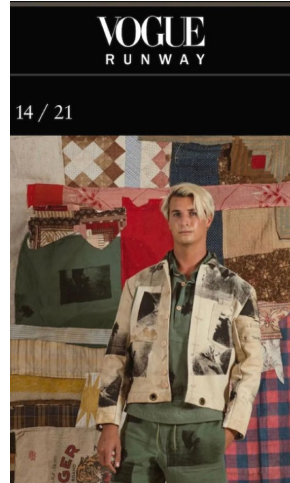

MPM MODELS

Jonathan Simek

Height : 6'1" / 185 cm | Waist : 33" / 84 cm | Chest : 38" / 97 cm | Hips : 39" / 99 cm | Hair Colour : Brown | Eyes : Blue