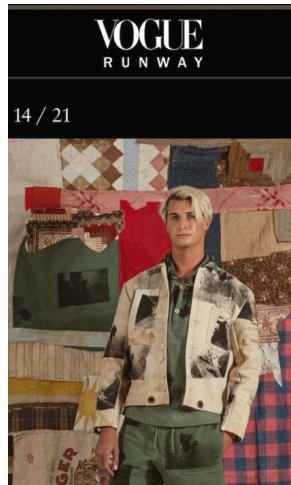

MPM MODELS

Jonathan Simek

Height : 6'1" / 185 cm | Waist : 33" / 84 cm | Chest : 38" / 97 cm | Hips : 39" / 99 cm | Hair Colour : Brown | Eyes : Blue