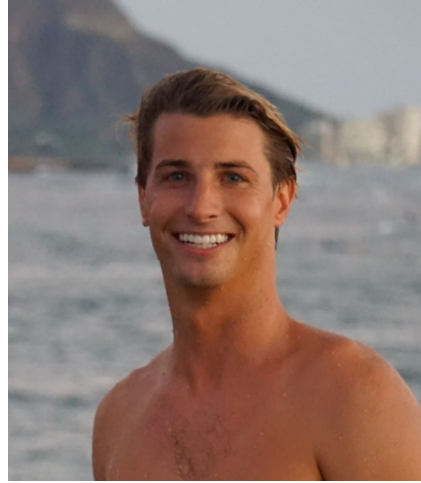

MIPM MODELS