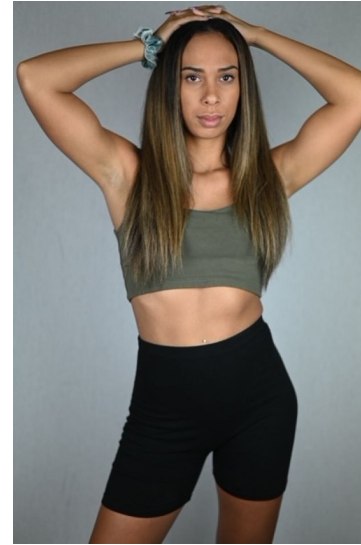

MIPM MODELS

Callie "Calista" Brew

Height : 5'5" / 165 cm | Bust : 31" / 79 cm | Waist : 27" / 69 cm | Hips : 37" / 94 cm | Shoe : 7.0 US / 5.0 UK | Hair Colour : Light Brown | Eyes : Brown

MIPM MODELS

Callie "Calista" Brew

Height : 5'5" / 165 cm | Bust : 31" / 79 cm | Waist : 27" / 69 cm | Hips : 37" / 94 cm | Shoe : 7.0 US / 5.0 UK | Hair Colour : Light Brown | Eyes : Brown