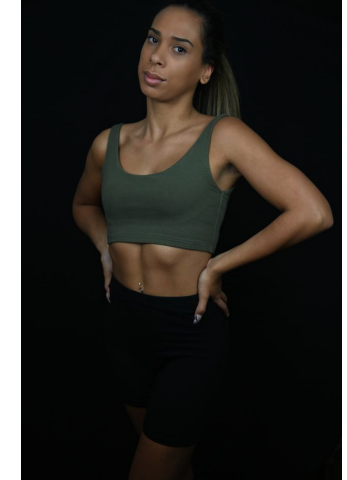

MIPM MODELS

Callie "Calista" Brew

Height : 5'5" / 165 cm | Bust : 31" / 79 cm | Waist : 27" / 69 cm | Hips : 37" / 94 cm | Shoe : 7.0 US / 5.0 UK | Hair Colour : Light Brown | Eyes : Brown

MIPM MODELS

Callie "Calista" Brew

Height : 5'5" / 165 cm | Bust : 31" / 79 cm | Waist : 27" / 69 cm | Hips : 37" / 94 cm | Shoe : 7.0 US / 5.0 UK | Hair Colour : Light Brown | Eyes : Brown