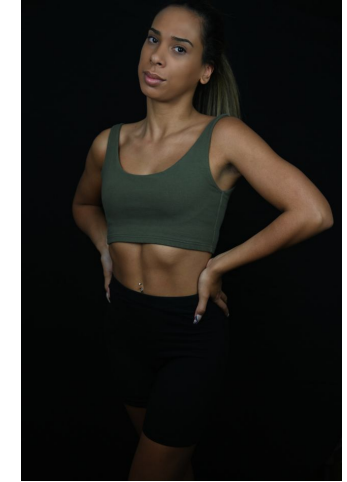

MIPM MODELS

Callie "Calista" Brew

Height : 5'5" / 165 cm | Bust : 31" / 79 cm | Waist : 27" / 69 cm | Hips : 37" / 94 cm | Shoe : 7.0 US / 5.0 UK | Hair Colour : Light Brown | Eyes : Brown

MIPM MODELS

Callie "Calista" Brew

Height : 5'5" / 165 cm | Bust : 31" / 79 cm | Waist : 27" / 69 cm | Hips : 37" / 94 cm | Shoe : 7.0 US / 5.0 UK | Hair Colour : Light Brown | Eyes : Brown