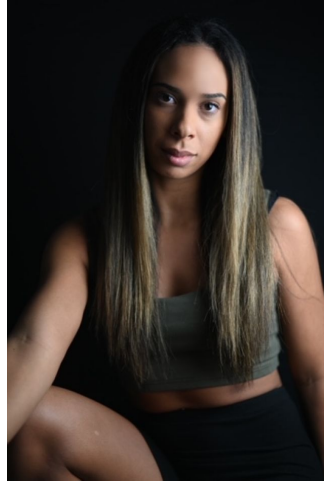

MIPM MODELS

Callie "Calista" Brew

Height : 5'5" / 165 cm | Bust : 31" / 79 cm | Waist : 27" / 69 cm | Hips : 37" / 94 cm | Shoe : 7.0 US / 5.0 UK | Hair Colour : Light Brown | Eyes : Brown

MIPM MODELS

Callie "Calista" Brew

Height : 5'5" / 165 cm | Bust : 31" / 79 cm | Waist : 27" / 69 cm | Hips : 37" / 94 cm | Shoe : 7.0 US / 5.0 UK | Hair Colour : Light Brown | Eyes : Brown