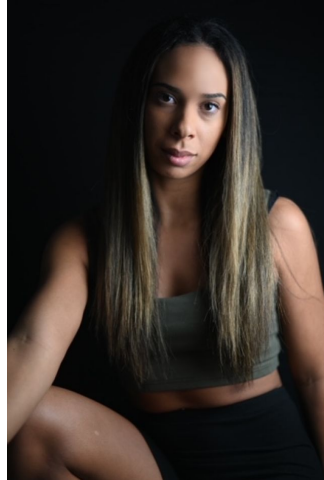

MIPM MODELS

Callie "Calista" Brew

Height : 5'5" / 165 cm | Bust : 31" / 79 cm | Waist : 27" / 69 cm | Hips : 37" / 94 cm | Shoe : 7.0 US / 5.0 UK | Hair Colour : Light Brown | Eyes : Brown

MIPM MODELS

Callie "Calista" Brew

Height : 5'5" / 165 cm | Bust : 31" / 79 cm | Waist : 27" / 69 cm | Hips : 37" / 94 cm | Shoe : 7.0 US / 5.0 UK | Hair Colour : Light Brown | Eyes : Brown