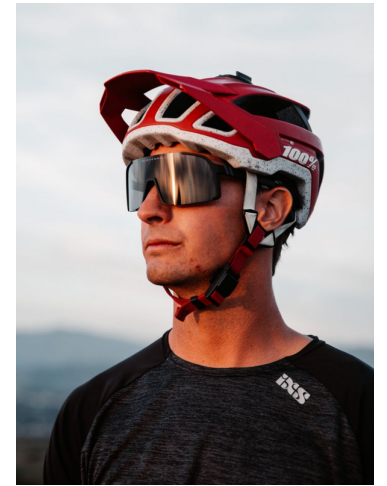

MPM MODELS

Jonathan Simek

Height : 6'1" / 185 cm | Waist : 33" / 84 cm | Chest : 38" / 97 cm | Hips : 39" / 99 cm | Hair Colour : Brown | Eyes : Blue

MPM MODELS

MPM MODELS

MPM MODELS

Jonathan Simek

Height : 6'1" / 185 cm | Waist : 33" / 84 cm | Chest : 38" / 97 cm | Hips : 39" / 99 cm | Hair Colour : Brown | Eyes : Blue