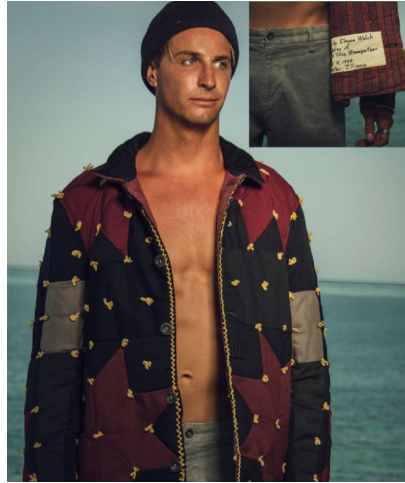

MIPM MODELS