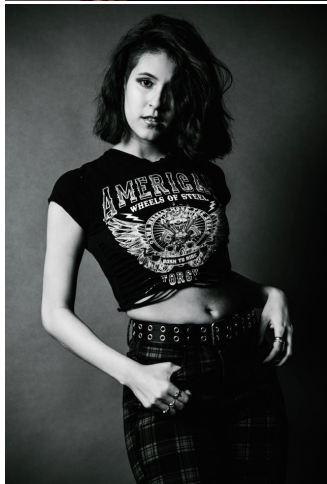

# MIPM MODELS

Bellamme Lopez

Height : 5'6" / 168 cm | Bust : 34" / 86 cm | Waist : 24" / 61 cm | Hips : 34.5" / 88 cm | Shoe : 9.0 US / 6.5 UK | Hair Colour : Brown | Eyes : Brown

# MPM MODELS

Bellamme Lopez

Height : 5'6" / 168 cm | Bust : 34" / 86 cm | Waist : 24" / 61 cm | Hips : 34.5" / 88 cm | Shoe : 9.0 US / 6.5 UK | Hair Colour : Brown | Eyes : Brown