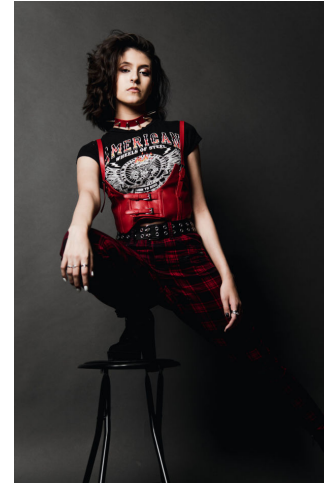

# MIPM MODELS

Bellamme Lopez

Height : 5'6" / 168 cm | Bust : 34" / 86 cm | Waist : 24" / 61 cm | Hips : 34.5" / 88 cm | Shoe : 9.0 US / 6.5 UK | Hair Colour : Brown | Eyes : Brown

# MPM MODELS

Bellamme Lopez

Height : 5'6" / 168 cm | Bust : 34" / 86 cm | Waist : 24" / 61 cm | Hips : 34.5" / 88 cm | Shoe : 9.0 US / 6.5 UK | Hair Colour : Brown | Eyes : Brown