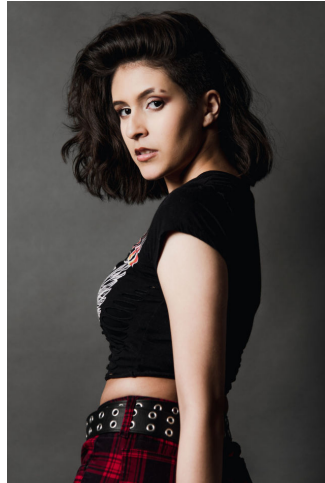

# MIPM MODELS

Bellamme Lopez

Height : 5'6" / 168 cm | Bust : 34" / 86 cm | Waist : 24" / 61 cm | Hips : 34.5" / 88 cm | Shoe : 9.0 US / 6.5 UK | Hair Colour : Brown | Eyes : Brown

# MPM MODELS

Bellamme Lopez

Height : 5'6" / 168 cm | Bust : 34" / 86 cm | Waist : 24" / 61 cm | Hips : 34.5" / 88 cm | Shoe : 9.0 US / 6.5 UK | Hair Colour : Brown | Eyes : Brown