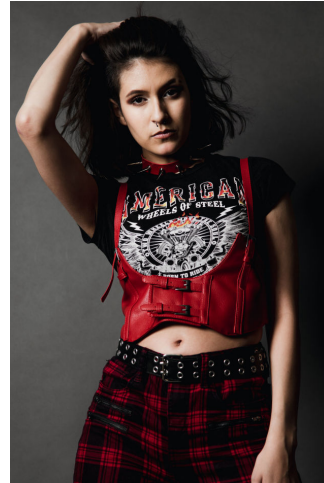

# MIPM MODELS

Bellamme Lopez

Height : 5'6" / 168 cm | Bust : 34" / 86 cm | Waist : 24" / 61 cm | Hips : 34.5" / 88 cm | Shoe : 9.0 US / 6.5 UK | Hair Colour : Brown | Eyes : Brown

# MPM MODELS

Bellamme Lopez

Height : 5'6" / 168 cm | Bust : 34" / 86 cm | Waist : 24" / 61 cm | Hips : 34.5" / 88 cm | Shoe : 9.0 US / 6.5 UK | Hair Colour : Brown | Eyes : Brown