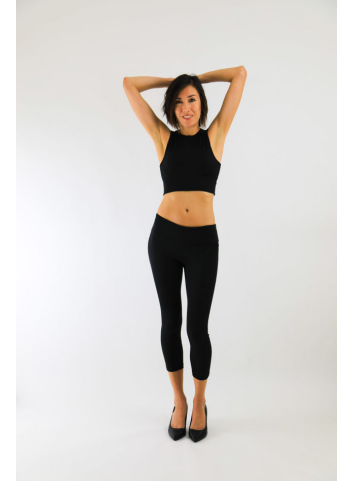

MIPM MODELS

Ally Hayes

Height : 5'6.5" / 169 cm | Bust : 34" / 86 cm | Waist : 26" / 66 cm | Hips : 36" / 91 cm | Shoe : 9.5 US / 7.0 UK | Hair Colour : Dark Brown | Eyes : Brown

MPM MODELS

MPM MODELS

Ally Hayes

Height : 5'6.5" / 169 cm | Bust : 34" / 86 cm | Waist : 26" / 66 cm | Hips : 36" / 91 cm | Shoe : 9.5 US / 7.0 UK | Hair Colour : Dark Brown | Eyes : Brown