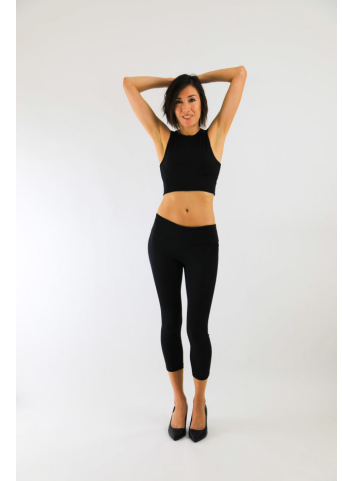

# MIPM MODELS

Ally Hayes

Height : 5'6.5" / 169 cm | Bust : 34" / 86 cm | Waist : 26" / 66 cm | Hips : 36" / 91 cm | Shoe : 9.5 US / 7.0 UK | Hair Colour : Dark Brown | Eyes : Brown

# MPM MODELS

Ally Hayes

Height : 5'6.5" / 169 cm | Bust : 34" / 86 cm | Waist : 26" / 66 cm | Hips : 36" / 91 cm | Shoe : 9.5 US / 7.0 UK | Hair Colour : Dark Brown | Eyes : Brown