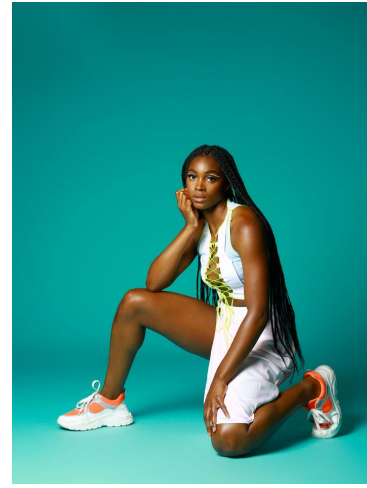

# MIPM MODELS

Jordan Gaskin

Height : 5'6.5" / 169 cm | Bust : 34" / 86 cm | Waist : 27" / 69 cm | Hips : 37" / 94 cm | Shoe : 9.0 US / 6.5 UK | Hair Colour : Black | Eyes : Brown

# MIPM MODELS

Height : 5'6.5" / 169 cm | Bust : 34"

# MPM MODELS

Hair Colour : Black | Eyes : Brown