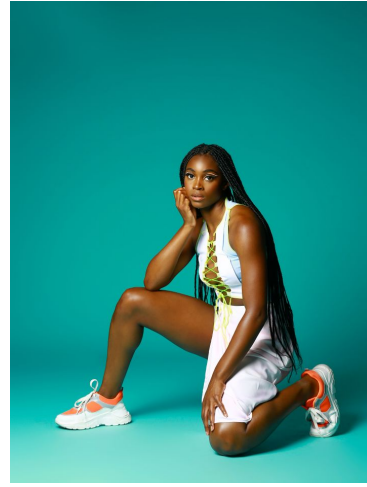

# MIPM MODELS

Jordan Gaskin

Height : 5'6.5" / 169 cm | Bust : 34" / 86 cm | Waist : 27" / 69 cm | Hips : 37" / 94 cm | Shoe : 9.0 US / 6.5 UK | Hair Colour : Black | Eyes : Brown

# MIPM MODELS

Height : 5'6.5" / 169 cm | Bust : 34"

# MPM MODELS

Hair Colour : Black | Eyes : Brown