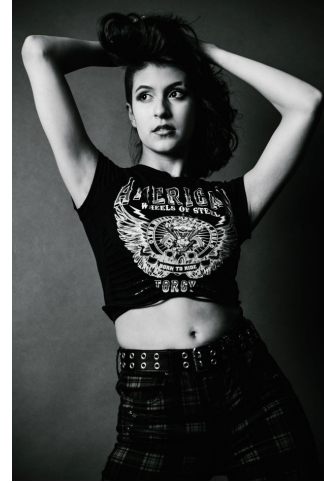

MIPM MODELS

Bellamme Lopez

Height : 5'6" / 168 cm | Bust : 34" / 86 cm | Waist : 24" / 61 cm | Hips : 34.5" / 88 cm | Shoe : 9.0 US / 6.5 UK | Hair Colour : Brown | Eyes : Brown

MIPM MODELS

MPM MODELS

Bellamme Lopez

Height : 5'6" / 168 cm | Bust : 34" / 86 cm | Waist : 24" / 61 cm | Hips : 34.5" / 88 cm | Shoe : 9.0 US / 6.5 UK | Hair Colour : Brown | Eyes : Brown