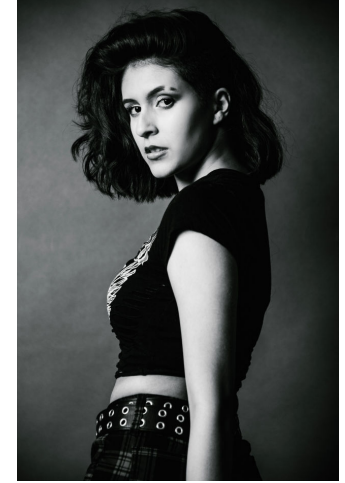

MIPM MODELS

Bellamme Lopez

Height : 5'6" / 168 cm | Bust : 34" / 86 cm | Waist : 24" / 61 cm | Hips : 34.5" / 88 cm | Shoe : 9.0 US / 6.5 UK | Hair Colour : Brown | Eyes : Brown

MIPM MODELS

MPM MODELS

Bellamme Lopez

Height : 5'6" / 168 cm | Bust : 34" / 86 cm | Waist : 24" / 61 cm | Hips : 34.5" / 88 cm | Shoe : 9.0 US / 6.5 UK | Hair Colour : Brown | Eyes : Brown