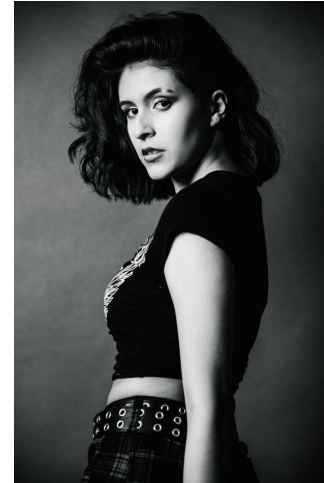

MIPM MODELS

Bellamme Lopez

Height : 5'6" / 168 cm | Bust : 34" / 86 cm | Waist : 24" / 61 cm | Hips : 34.5" / 88 cm | Shoe : 9.0 US / 6.5 UK | Hair Colour : Brown | Eyes : Brown

MIPM MODELS

MPM MODELS

Bellamme Lopez

Height : 5'6" / 168 cm | Bust : 34" / 86 cm | Waist : 24" / 61 cm | Hips : 34.5" / 88 cm | Shoe : 9.0 US / 6.5 UK | Hair Colour : Brown | Eyes : Brown