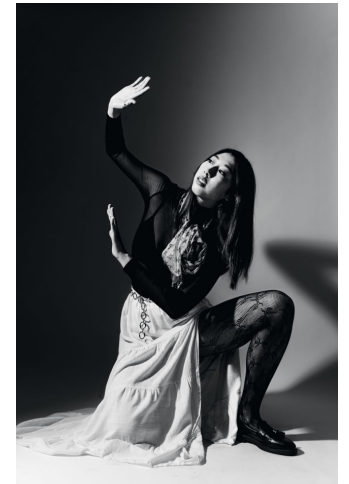

MIPM MODELS

Sydney Zheng

Height : 5'9" / 175 cm | Bust : 33" / 84 cm | Waist : 26.5" / 67 cm | Hips : 36" / 91 cm | Shoe : 8.5 US / 6.0 UK | Hair Colour : Dark Brown | Eyes : Brown

MIPM MODELS

MIPM MODELS

MPM MODELS

Sydney Zheng

Height : 5'9" / 175 cm | Bust : 33" / 84 cm | Waist : 26.5" / 67 cm | Hips : 36" / 91 cm | Shoe : 8.5 US / 6.0 UK | Hair Colour : Dark Brown | Eyes : Brown