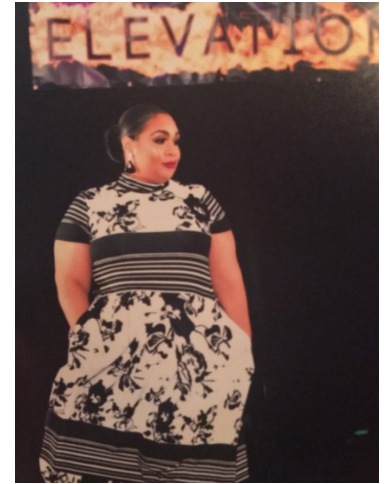

MPM MODELS

Jennifer Jenkins

Height : 5'7" / 170 cm | Bust : 42" / 107 cm | Waist : 42" / 107 cm | Hips : 58" / 147 cm | Shoe : 12.0 US / 8.0 UK | Hair Colour : Dark Brown | Eyes : Brown

MIPM MODELS

MIPM MODELS

MPM MODELS

Jennifer Jenkins

Height : 5'7" / 170 cm | Bust : 42" / 107 cm | Waist : 42" / 107 cm | Hips : 58" / 147 cm | Shoe : 12.0 US / 8.0 UK | Hair Colour : Dark Brown | Eyes : Brown