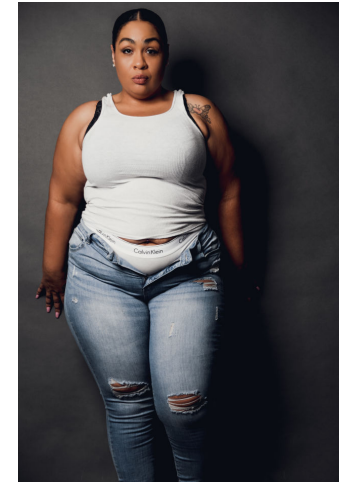

MPM MODELS

Jennifer Jenkins

Height : 5'7" / 170 cm | Bust : 42" / 107 cm | Waist : 42" / 107 cm | Hips : 58" / 147 cm | Shoe : 12.0 US / 8.0 UK | Hair Colour : Dark Brown | Eyes : Brown

MIPM MODELS

MIPM MODELS

MPM MODELS

Jennifer Jenkins

Height : 5'7" / 170 cm | Bust : 42" / 107 cm | Waist : 42" / 107 cm | Hips : 58" / 147 cm | Shoe : 12.0 US / 8.0 UK | Hair Colour : Dark Brown | Eyes : Brown