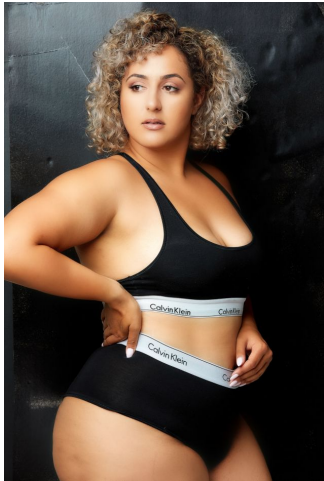

MIPM MODELS

Nadine Khoury

Height : 5'8" / 173 cm | Bust : 47" / 119 cm | Waist : 39.5" / 100 cm | Hips : 50" / 127 cm | Shoe : 10.5 US / 7.5 UK | Hair Colour : Blonde | Eyes : Brown

MIPM MODELS

M P M MODELS

Nadine Khoury

Height : 5'8" / 173 cm | Bust : 47" / 119 cm | Waist : 39.5" / 100 cm | Hips : 50" / 127 cm | Shoe : 10.5 US / 7.5 UK | Hair Colour : Blonde | Eyes : Brown