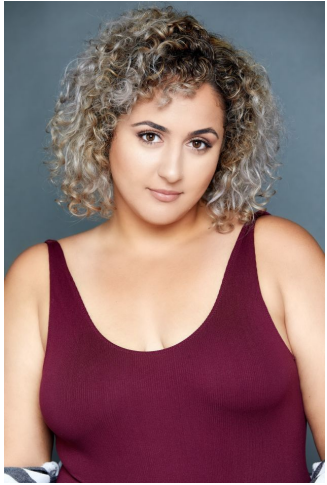

MIPM MODELS

Nadine Khoury

Height : 5'8" / 173 cm | Bust : 47" / 119 cm | Waist : 39.5" / 100 cm | Hips : 50" / 127 cm | Shoe : 10.5 US / 7.5 UK | Hair Colour : Blonde | Eyes : Brown

MIPM MODELS

M P M MODELS

Nadine Khoury

Height : 5'8" / 173 cm | Bust : 47" / 119 cm | Waist : 39.5" / 100 cm | Hips : 50" / 127 cm | Shoe : 10.5 US / 7.5 UK | Hair Colour : Blonde | Eyes : Brown