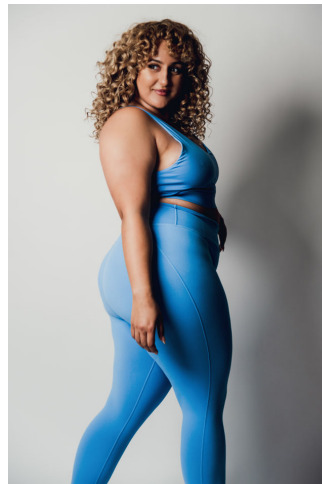

MIPM MODELS

Nadine Khoury

Height : 5'8" / 173 cm | Bust : 47" / 119 cm | Waist : 39.5" / 100 cm | Hips : 50" / 127 cm | Shoe : 10.5 US / 7.5 UK | Hair Colour : Blonde | Eyes : Brown

MIPM MODELS

M P M MODELS

Nadine Khoury

Height : 5'8" / 173 cm | Bust : 47" / 119 cm | Waist : 39.5" / 100 cm | Hips : 50" / 127 cm | Shoe : 10.5 US / 7.5 UK | Hair Colour : Blonde | Eyes : Brown