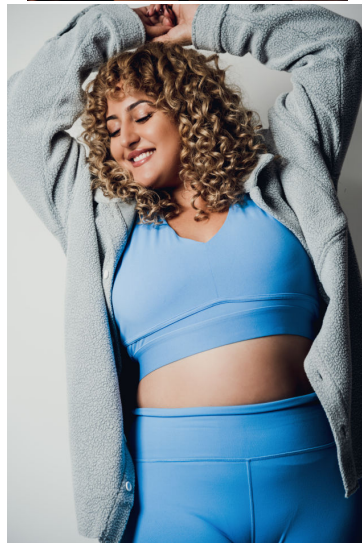

MIPM MODELS

Nadine Khoury

Height : 5'8" / 173 cm | Bust : 47" / 119 cm | Waist : 39.5" / 100 cm | Hips : 50" / 127 cm | Shoe : 10.5 US / 7.5 UK | Hair Colour : Blonde | Eyes : Brown

MIPM MODELS

M P M MODELS

Nadine Khoury

Height : 5'8" / 173 cm | Bust : 47" / 119 cm | Waist : 39.5" / 100 cm | Hips : 50" / 127 cm | Shoe : 10.5 US / 7.5 UK | Hair Colour : Blonde | Eyes : Brown