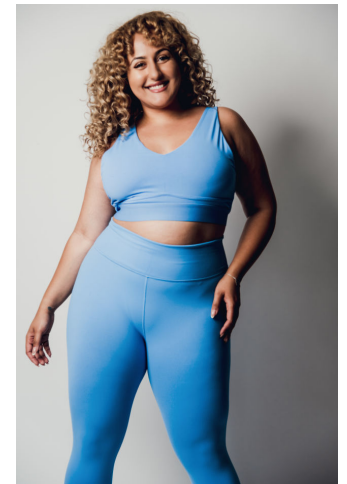

MIPM MODELS

Nadine Khoury

Height : 5'8" / 173 cm | Bust : 47" / 119 cm | Waist : 39.5" / 100 cm | Hips : 50" / 127 cm | Shoe : 10.5 US / 7.5 UK | Hair Colour : Blonde | Eyes : Brown

MIPM MODELS

M P M MODELS

Nadine Khoury

Height : 5'8" / 173 cm | Bust : 47" / 119 cm | Waist : 39.5" / 100 cm | Hips : 50" / 127 cm | Shoe : 10.5 US / 7.5 UK | Hair Colour : Blonde | Eyes : Brown