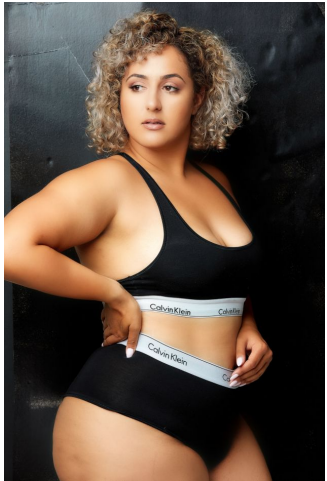

MIPM MODELS

Nadine Khoury

Height : 5'8" / 173 cm | Bust : 47" / 119 cm | Waist : 39.5" / 100 cm | Hips : 50" / 127 cm | Shoe : 10.5 US / 7.5 UK | Hair Colour : Blonde | Eyes : Brown

MIPM MODELS

M P M MODELS

Nadine Khoury

Height : 5'8" / 173 cm | Bust : 47" / 119 cm | Waist : 39.5" / 100 cm | Hips : 50" / 127 cm | Shoe : 10.5 US / 7.5 UK | Hair Colour : Blonde | Eyes : Brown