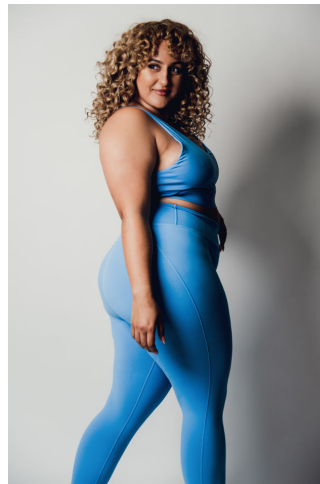

MIPM MODELS

Nadine Khoury

Height : 5'8" / 173 cm | Bust : 47" / 119 cm | Waist : 39.5" / 100 cm | Hips : 50" / 127 cm | Shoe : 10.5 US / 7.5 UK | Hair Colour : Blonde | Eyes : Brown

MIPM MODELS

M P M MODELS

Nadine Khoury

Height : 5'8" / 173 cm | Bust : 47" / 119 cm | Waist : 39.5" / 100 cm | Hips : 50" / 127 cm | Shoe : 10.5 US / 7.5 UK | Hair Colour : Blonde | Eyes : Brown