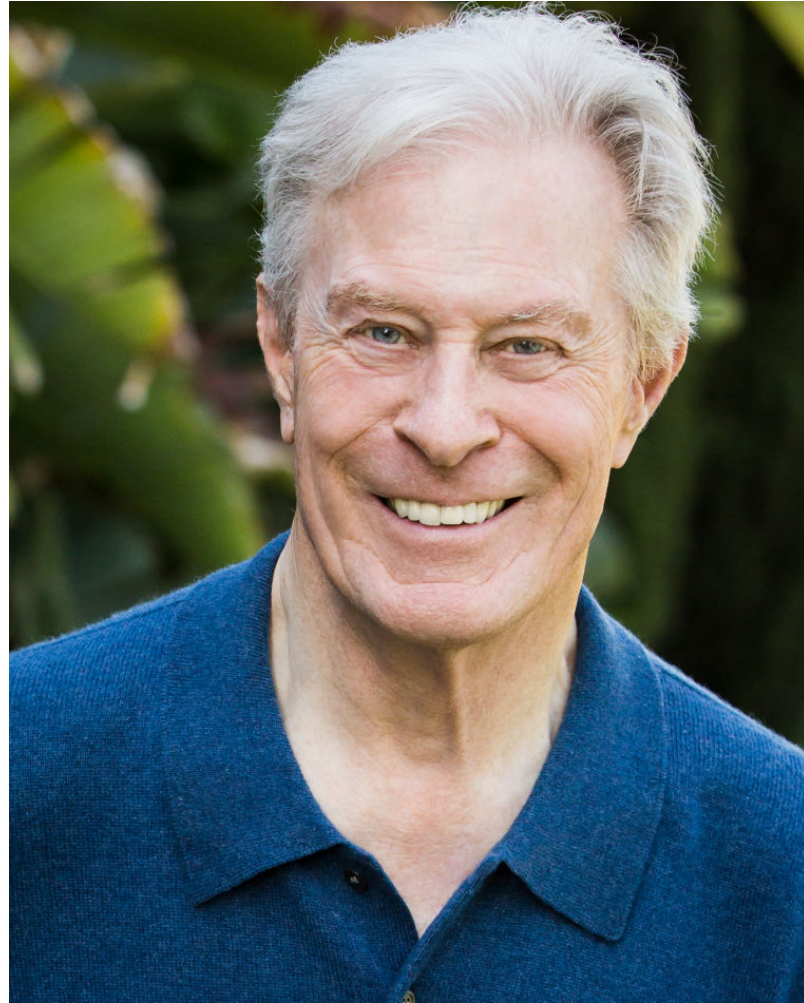

MIPM MODELS

Derek Partridge

Height : 6'1" / 185 cm | Waist : 34" / 86 cm | Chest : 40" / 102 cm | Hips : 39" / 99 cm | Hair Colour : Silver | Eyes : Blue

MPM MODELS

Derek Partridge

Height : 6'1" / 185 cm | Waist : 34" / 86 cm | Chest : 40" / 102 cm | Hips : 39" / 99 cm | Hair Colour : Silver | Eyes : Blue