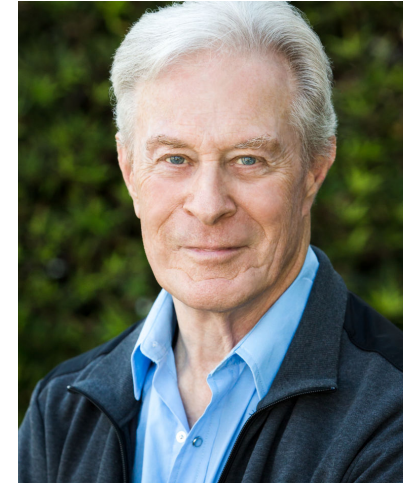

MIPM MODELS

Derek Partridge

Height : 6'1" / 185 cm | Waist : 34" / 86 cm | Chest : 40" / 102 cm | Hips : 39" / 99 cm | Hair Colour : Silver | Eyes : Blue

MPM MODELS

Derek Partridge

Height : 6'1" / 185 cm | Waist : 34" / 86 cm | Chest : 40" / 102 cm | Hips : 39" / 99 cm | Hair Colour : Silver | Eyes : Blue