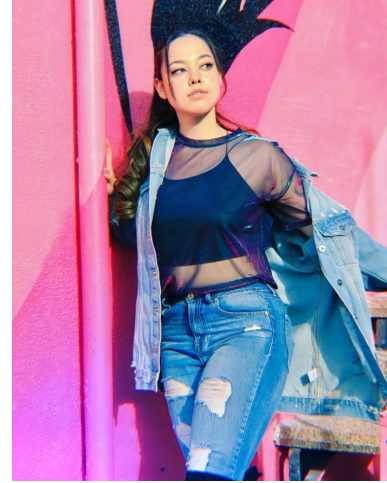

MPM MODELS

Athena Rademacher

Height : 5'7" / 170 cm | Bust : 37.5" / 95 cm | Waist : 30.5" / 77 cm | Hips : 42" / 107 cm | Shoe : 8.0 US / 6.0 UK | Hair Colour : Dark Brown | Eyes : Hazel

MIPM MODELS

Height : 5'7" / 170 cm | Bust : 37.5" / 95

MPM MODELS

Hair Colour : Dark Brown | Eyes : Hazel