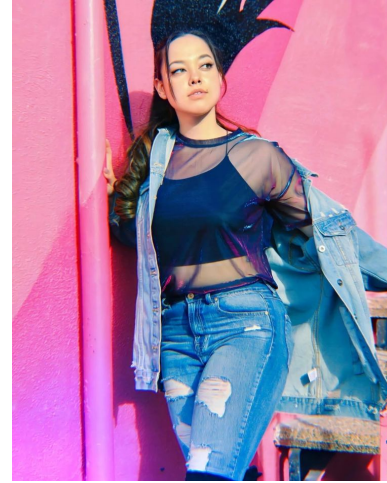

# MPM MODELS

Athena Rademacher

Height : 5'7" / 170 cm | Bust : 37.5" / 95 cm | Waist : 30.5" / 77 cm | Hips : 42" / 107 cm | Shoe : 8.0 US / 6.0 UK | Hair Colour : Dark Brown | Eyes : Hazel

# MIPM MODELS

Height : 5'7" / 170 cm | Bust : 37.5" / 95

# MPM MODELS

Hair Colour : Dark Brown | Eyes : Hazel