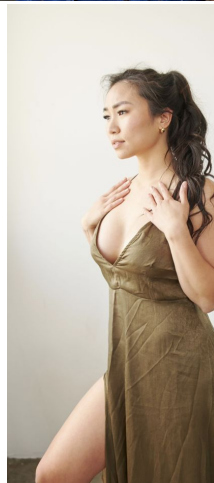

MIPM MODELS

Julia Ruth

Height : 5'6" / 168 cm | Bust : 36" / 91 cm | Waist : 28" / 71 cm | Hips : 38" / 97 cm | Shoe : 8.0 US / 6.0 UK | Hair Colour : Black | Eyes : Brown

MIPM MODELS

MIPM MODELS

Julia Ruth

Height : 5'6" / 168 cm | Bust : 36" / 91 cm | Waist : 28" / 71 cm | Hips : 38" / 97 cm | Shoe : 8.0 US / 6.0 UK | Hair Colour : Black | Eyes : Brown