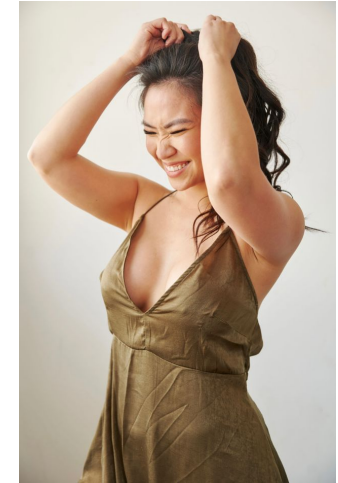

MIPM MODELS

Julia Ruth

Height : 5'6" / 168 cm | Bust : 36" / 91 cm | Waist : 28" / 71 cm | Hips : 38" / 97 cm | Shoe : 8.0 US / 6.0 UK | Hair Colour : Black | Eyes : Brown

MIPM MODELS

MIPM MODELS

Julia Ruth

Height : 5'6" / 168 cm | Bust : 36" / 91 cm | Waist : 28" / 71 cm | Hips : 38" / 97 cm | Shoe : 8.0 US / 6.0 UK | Hair Colour : Black | Eyes : Brown