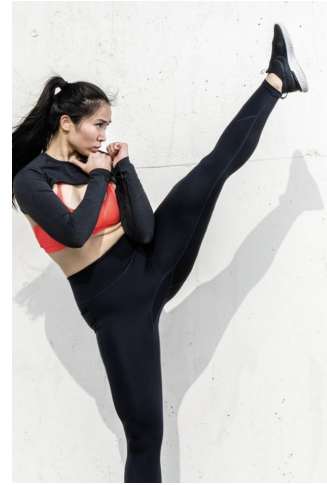

MIPM MODELS

Julia Ruth

Height : 5'6" / 168 cm | Bust : 36" / 91 cm | Waist : 28" / 71 cm | Hips : 38" / 97 cm | Shoe : 8.0 US / 6.0 UK | Hair Colour : Black | Eyes : Brown

MIPM MODELS

MIPM MODELS

Julia Ruth

Height : 5'6" / 168 cm | Bust : 36" / 91 cm | Waist : 28" / 71 cm | Hips : 38" / 97 cm | Shoe : 8.0 US / 6.0 UK | Hair Colour : Black | Eyes : Brown