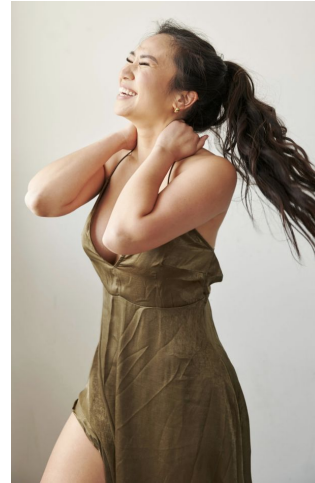

MIPM MODELS

Julia Ruth

Height : 5'6" / 168 cm | Bust : 36" / 91 cm | Waist : 28" / 71 cm | Hips : 38" / 97 cm | Shoe : 8.0 US / 6.0 UK | Hair Colour : Black | Eyes : Brown

MIPM MODELS

MIPM MODELS

Julia Ruth

Height : 5'6" / 168 cm | Bust : 36" / 91 cm | Waist : 28" / 71 cm | Hips : 38" / 97 cm | Shoe : 8.0 US / 6.0 UK | Hair Colour : Black | Eyes : Brown