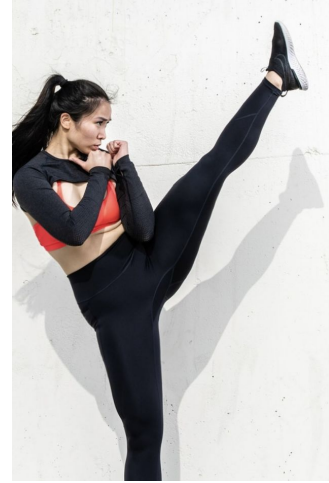

MIPM MODELS

Julia Ruth

Height : 5'6" / 168 cm | Bust : 36" / 91 cm | Waist : 28" / 71 cm | Hips : 38" / 97 cm | Shoe : 8.0 US / 6.0 UK | Hair Colour : Black | Eyes : Brown

MIPM MODELS

MIPM MODELS

Julia Ruth

Height : 5'6" / 168 cm | Bust : 36" / 91 cm | Waist : 28" / 71 cm | Hips : 38" / 97 cm | Shoe : 8.0 US / 6.0 UK | Hair Colour : Black | Eyes : Brown