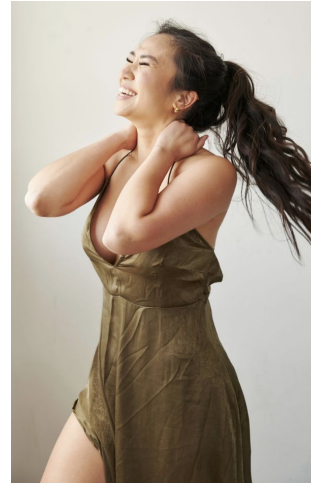

MIPM MODELS

Julia Ruth

Height : 5'6" / 168 cm | Bust : 36" / 91 cm | Waist : 28" / 71 cm | Hips : 38" / 97 cm | Shoe : 8.0 US / 6.0 UK | Hair Colour : Black | Eyes : Brown

MIPM MODELS

MIPM MODELS

Julia Ruth

Height : 5'6" / 168 cm | Bust : 36" / 91 cm | Waist : 28" / 71 cm | Hips : 38" / 97 cm | Shoe : 8.0 US / 6.0 UK | Hair Colour : Black | Eyes : Brown