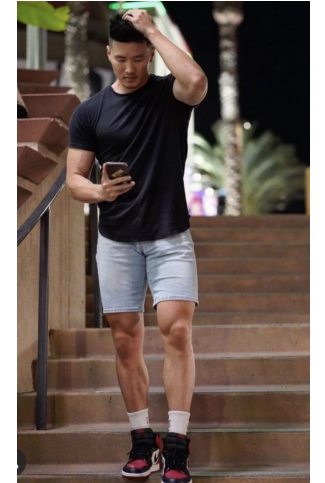

MPM MODELS

Benjamin "Benji" Kil

Height : 6'0" / 183 cm | Waist : 32" / 81 cm | Chest : 39.5" / 100 cm | Hips : 39" / 99 cm | Hair Colour : Black | Eyes : Black

MIPM MODELS

MPM MODELS

Benjamin "Benji" Kil

Height : 6'0" / 183 cm | Waist : 32" / 81 cm | Chest : 39.5" / 100 cm | Hips : 39" / 99 cm | Hair Colour : Black | Eyes : Black