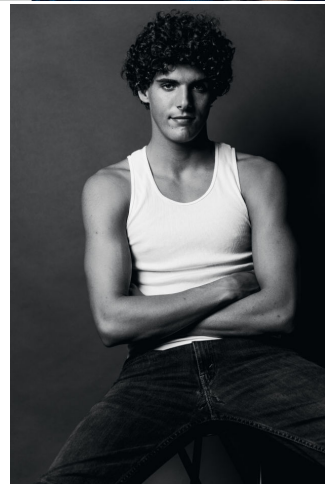

MPM MODELS

Victor Katz

Height : 6'3" / 191 cm | Waist : 34" / 86 cm | Chest : 40" / 102 cm | Hips : 40" / 102 cm | Hair Colour : Brown | Eyes : Blue

MPM MODELS

MPM MODELS

Victor Katz

Height : 6'3" / 191 cm | Waist : 34" / 86 cm | Chest : 40" / 102 cm | Hips : 40" / 102 cm | Hair Colour : Brown | Eyes : Blue