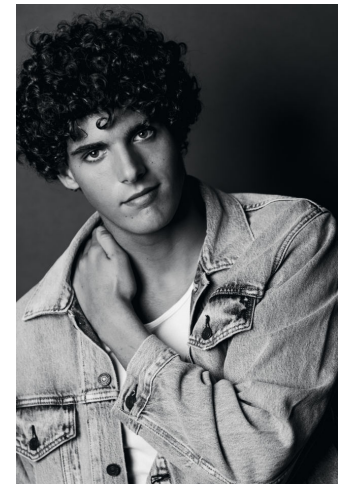

MPM MODELS

Victor Katz

Height : 6'3" / 191 cm | Waist : 34" / 86 cm | Chest : 40" / 102 cm | Hips : 40" / 102 cm | Hair Colour : Brown | Eyes : Blue

MPM MODELS

MPM MODELS

Victor Katz

Height : 6'3" / 191 cm | Waist : 34" / 86 cm | Chest : 40" / 102 cm | Hips : 40" / 102 cm | Hair Colour : Brown | Eyes : Blue