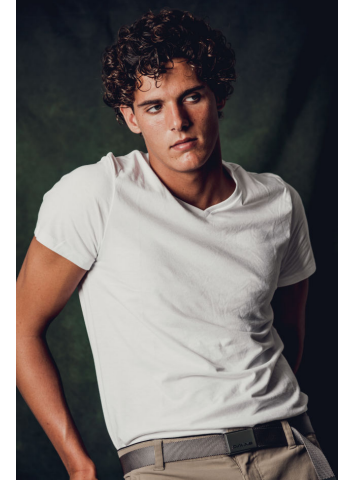

MPM MODELS

Victor Katz

Height : 6'3" / 191 cm | Waist : 34" / 86 cm | Chest : 40" / 102 cm | Hips : 40" / 102 cm | Hair Colour : Brown | Eyes : Blue

MPM MODELS

MPM MODELS

Victor Katz

Height : 6'3" / 191 cm | Waist : 34" / 86 cm | Chest : 40" / 102 cm | Hips : 40" / 102 cm | Hair Colour : Brown | Eyes : Blue