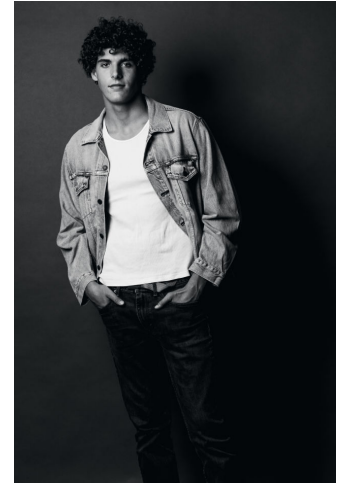

MPM MODELS

Victor Katz

Height : 6'3" / 191 cm | Waist : 34" / 86 cm | Chest : 40" / 102 cm | Hips : 40" / 102 cm | Hair Colour : Brown | Eyes : Blue

MPM MODELS

MPM MODELS

Victor Katz

Height : 6'3" / 191 cm | Waist : 34" / 86 cm | Chest : 40" / 102 cm | Hips : 40" / 102 cm | Hair Colour : Brown | Eyes : Blue