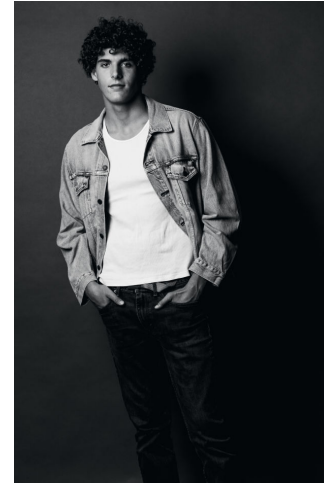

MPM MODELS

Victor Katz

Height : 6'3" / 191 cm | Waist : 34" / 86 cm | Chest : 40" / 102 cm | Hips : 40" / 102 cm | Hair Colour : Brown | Eyes : Blue

MIPM MODELS

MPM MODELS

Victor Katz

Height : 6'3" / 191 cm | Waist : 34" / 86 cm | Chest : 40" / 102 cm | Hips : 40" / 102 cm | Hair Colour : Brown | Eyes : Blue