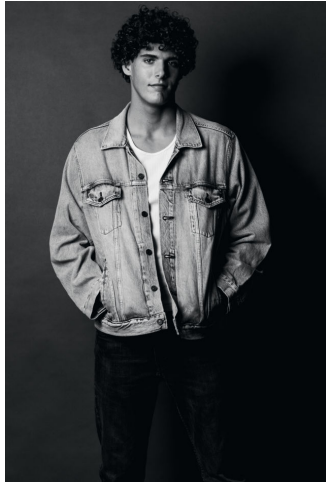

MPM MODELS

Victor Katz

Height : 6'3" / 191 cm | Waist : 34" / 86 cm | Chest : 40" / 102 cm | Hips : 40" / 102 cm | Hair Colour : Brown | Eyes : Blue

MIPM MODELS

MPM MODELS

MPM MODELS

Victor Katz

Height : 6'3" / 191 cm | Waist : 34" / 86 cm | Chest : 40" / 102 cm | Hips : 40" / 102 cm | Hair Colour : Brown | Eyes : Blue