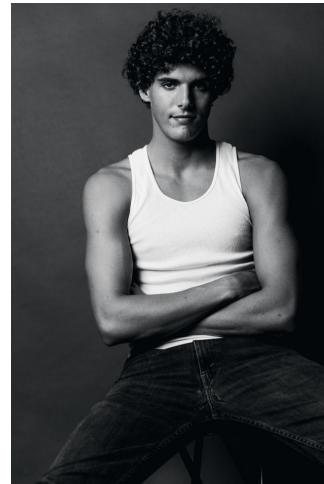

MPM MODELS

Victor Katz

Height : 6'3" / 191 cm | Waist : 34" / 86 cm | Chest : 40" / 102 cm | Hips : 40" / 102 cm | Hair Colour : Brown | Eyes : Blue

MIPM MODELS

MPM MODELS

MPM MODELS

Victor Katz

Height : 6'3" / 191 cm | Waist : 34" / 86 cm | Chest : 40" / 102 cm | Hips : 40" / 102 cm | Hair Colour : Brown | Eyes : Blue