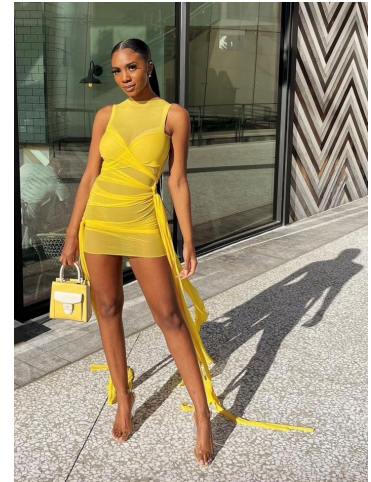

# MIPM MODELS

Charda "Char-day" Jameson

Height : 5'6" / 168 cm | Bust : 35.5" / 90 cm | Waist : 28" / 71 cm | Hips : 37" / 94 cm | Shoe : 9.0 US / 6.5 UK | Hair Colour : Dark Brown | Eyes : Brown

# MPM MODELS

Char-da "Char-day" Jameson

Height : 5'6" / 168 cm | Bust : 35.5" / 90 cm | Waist : 28" / 71 cm | Hips : 37" / 94 cm | Shoe : 9.0 US / 6.5 UK | Hair Colour : Dark Brown | Eyes : Brown