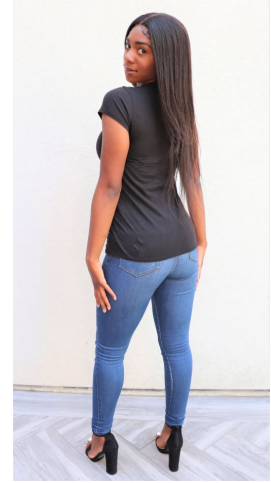

# MIPM MODELS

Charda "Char-day" Jameson

Height : 5'6" / 168 cm | Bust : 35.5" / 90 cm | Waist : 28" / 71 cm | Hips : 37" / 94 cm | Shoe : 9.0 US / 6.5 UK | Hair Colour : Dark Brown | Eyes : Brown

# MPM MODELS

Char-da "Char-day" Jameson

Height : 5'6" / 168 cm | Bust : 35.5" / 90 cm | Waist : 28" / 71 cm | Hips : 37" / 94 cm | Shoe : 9.0 US / 6.5 UK | Hair Colour : Dark Brown | Eyes : Brown