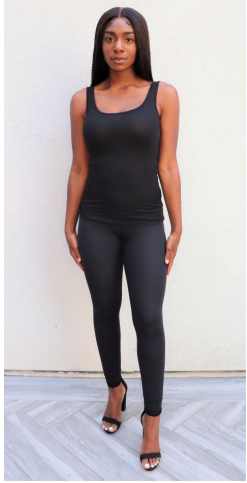

# MIPM MODELS

Charda "Char-day" Jameson

Height : 5'6" / 168 cm | Bust : 35.5" / 90 cm | Waist : 28" / 71 cm | Hips : 37" / 94 cm | Shoe : 9.0 US / 6.5 UK | Hair Colour : Dark Brown | Eyes : Brown

# MPM MODELS

Char-da "Char-day" Jameson

Height : 5'6" / 168 cm | Bust : 35.5" / 90 cm | Waist : 28" / 71 cm | Hips : 37" / 94 cm | Shoe : 9.0 US / 6.5 UK | Hair Colour : Dark Brown | Eyes : Brown