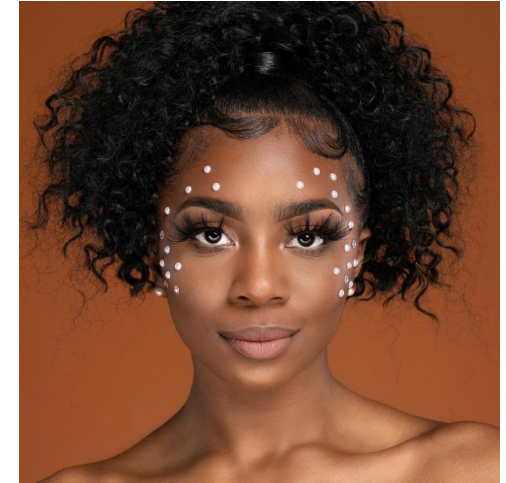

# MIPM MODELS

Charda "Char-day" Jameson

Height : 5'6" / 168 cm | Bust : 35.5" / 90 cm | Waist : 28" / 71 cm | Hips : 37" / 94 cm | Shoe : 9.0 US / 6.5 UK | Hair Colour : Dark Brown | Eyes : Brown

# MPM MODELS

Char-da "Char-day" Jameson

Height : 5'6" / 168 cm | Bust : 35.5" / 90 cm | Waist : 28" / 71 cm | Hips : 37" / 94 cm | Shoe : 9.0 US / 6.5 UK | Hair Colour : Dark Brown | Eyes : Brown