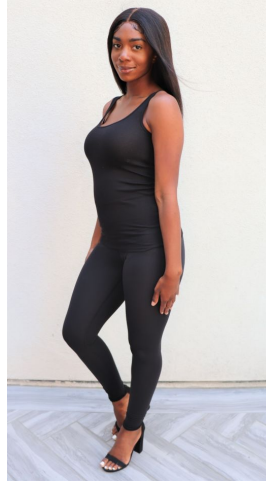

# MIPM MODELS

Charda "Char-day" Jameson

Height : 5'6" / 168 cm | Bust : 35.5" / 90 cm | Waist : 28" / 71 cm | Hips : 37" / 94 cm | Shoe : 9.0 US / 6.5 UK | Hair Colour : Dark Brown | Eyes : Brown

# MPM MODELS

Char-da "Char-day" Jameson

Height : 5'6" / 168 cm | Bust : 35.5" / 90 cm | Waist : 28" / 71 cm | Hips : 37" / 94 cm | Shoe : 9.0 US / 6.5 UK | Hair Colour : Dark Brown | Eyes : Brown