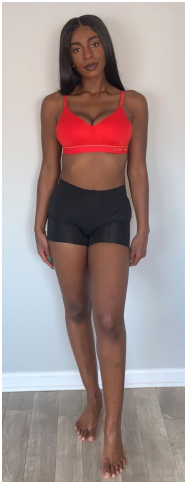

# MIPM MODELS

Charda "Char-day" Jameson

Height : 5'6" / 168 cm | Bust : 35.5" / 90 cm | Waist : 28" / 71 cm | Hips : 37" / 94 cm | Shoe : 9.0 US / 6.5 UK | Hair Colour : Dark Brown | Eyes : Brown

# MPM MODELS

Char-da "Char-day" Jameson

Height : 5'6" / 168 cm | Bust : 35.5" / 90 cm | Waist : 28" / 71 cm | Hips : 37" / 94 cm | Shoe : 9.0 US / 6.5 UK | Hair Colour : Dark Brown | Eyes : Brown