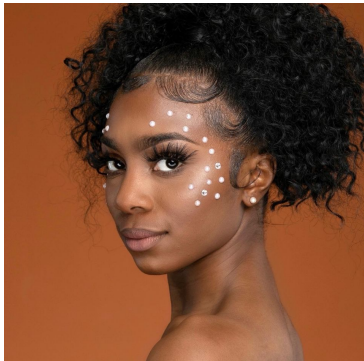

# MIPM MODELS

Charda "Char-day" Jameson

Height : 5'6" / 168 cm | Bust : 35.5" / 90 cm | Waist : 28" / 71 cm | Hips : 37" / 94 cm | Shoe : 9.0 US / 6.5 UK | Hair Colour : Dark Brown | Eyes : Brown

# MPM MODELS

Char-da "Char-day" Jameson

Height : 5'6" / 168 cm | Bust : 35.5" / 90 cm | Waist : 28" / 71 cm | Hips : 37" / 94 cm | Shoe : 9.0 US / 6.5 UK | Hair Colour : Dark Brown | Eyes : Brown