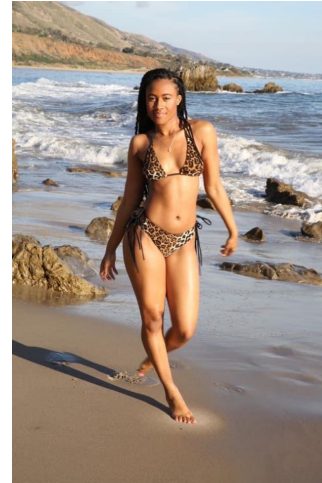

MIPM MODELS

Nakyra Huiett

Height : 5'8" / 173 cm | Bust : 36" / 91 cm | Waist : 30" / 76 cm | Hips : 40.5" / 103 cm | Shoe : 8.0 US / 6.0 UK | Hair Colour : Black | Eyes : Brown

MPM MODELS

Nakyra Huiett

Height : 5'8" / 173 cm | Bust : 36" / 91 cm | Waist : 30" / 76 cm | Hips : 40.5" / 103 cm | Shoe : 8.0 US / 6.0 UK | Hair Colour : Black | Eyes : Brown