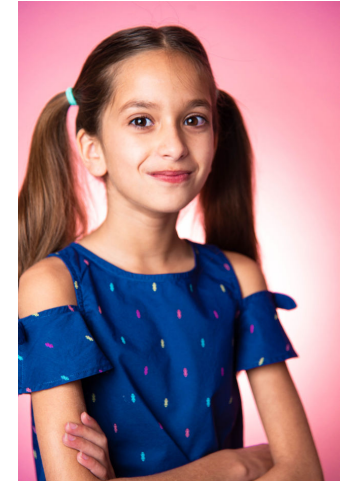

MIPM MODELS

Mia Kapadia

Height : 4'3.5" / 131 cm | Bust : 23.5" / 60 cm | Waist : 20" / 51 cm | Hips : 24.5" / 62 cm | Shoe : 2.0 US / 1.0 UK | Hair Colour : Brown Venetian | Eyes : Brown

MIPM MODELS

MPM MODELS

MIPM MODELS

Mia Kapadia

Height : 4'3.5" / 131 cm | Bust : 23.5" / 60 cm

MPM MODELS

Hair Colour : Brown Venetian | Eyes : Brown