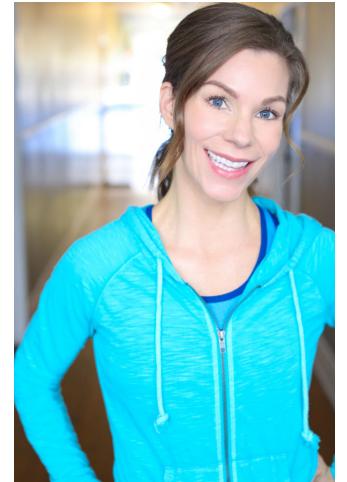

# MIPM MODELS

Shannan Leigh Yancsurak

Height : 5'6" / 168 cm | Bust : 34" / 86 cm | Waist : 26" / 66 cm | Hips : 35" / 89 cm | Shoe : 9.0 US / 6.5 UK | Hair Colour : Brown Venetian | Eyes : Blue

# MPM MODELS

Shannan Leigh Yancsurak

Height : 5'6" / 168 cm | Bust : 34" / 86 cm | Waist : 26" / 66 cm | Hips : 35" / 89 cm | Shoe : 9.0 US / 6.5 UK | Hair Colour : Brown Venetian | Eyes : Blue