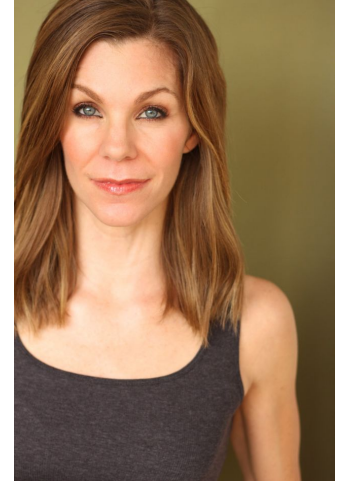

MIPM MODELS

Shannan Leigh Yancsurak

Height : 5'6" / 168 cm | Bust : 34" / 86 cm | Waist : 26" / 66 cm | Hips : 35" / 89 cm | Shoe : 9.0 US / 6.5 UK | Hair Colour : Brown Venetian | Eyes : Blue

MIPM MODELS

MIPM MODELS

MPM MODELS

Shannan Leigh Yancsurak

Height : 5'6" / 168 cm | Bust : 34" / 86 cm | Waist : 26" / 66 cm | Hips : 35" / 89 cm | Shoe : 9.0 US / 6.5 UK | Hair Colour : Brown Venetian | Eyes : Blue