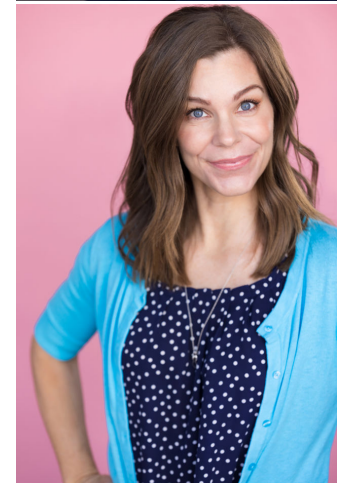

MIPM MODELS