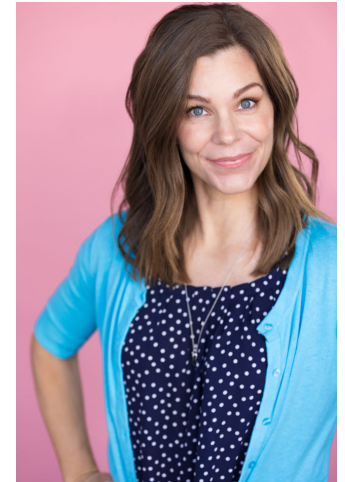

MIPM MODELS

Shannan Leigh Yancsurak

Height : 5'6" / 168 cm | Bust : 34" / 86 cm | Waist : 26" / 66 cm | Hips : 35" / 89 cm | Shoe : 9.0 US / 6.5 UK | Hair Colour : Brown Venetian | Eyes : Blue

MIPM MODELS

MIPM MODELS

MPM MODELS

Shannan Leigh Yancsurak

Height : 5'6" / 168 cm | Bust : 34" / 86 cm | Waist : 26" / 66 cm | Hips : 35" / 89 cm | Shoe : 9.0 US / 6.5 UK | Hair Colour : Brown Venetian | Eyes : Blue