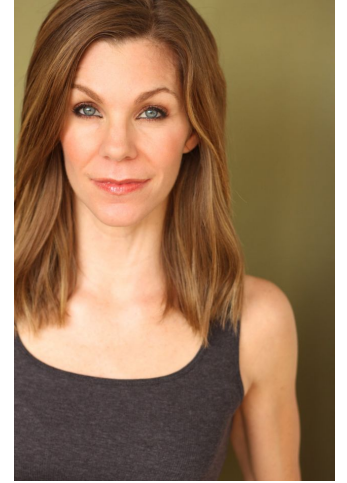

# MIPM MODELS

Shannan Leigh Yancsurak

Height : 5'6" / 168 cm | Bust : 34" / 86 cm | Waist : 26" / 66 cm | Hips : 35" / 89 cm | Shoe : 9.0 US / 6.5 UK | Hair Colour : Brown Venetian | Eyes : Blue

# MPM MODELS

Shannan Leigh Yancsurak

Height : 5'6" / 168 cm | Bust : 34" / 86 cm | Waist : 26" / 66 cm | Hips : 35" / 89 cm | Shoe : 9.0 US / 6.5 UK | Hair Colour : Brown Venetian | Eyes : Blue