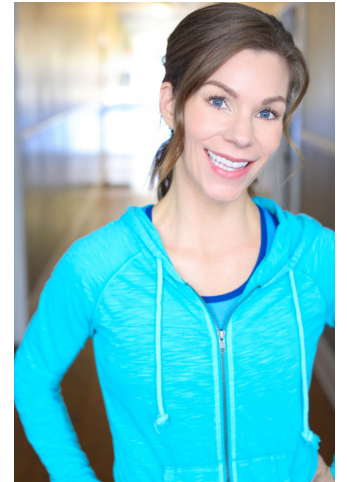

MIPM MODELS

Shannan Leigh Yancsurak

Height : 5'6" / 168 cm | Bust : 34" / 86 cm | Waist : 26" / 66 cm | Hips : 35" / 89 cm | Shoe : 9.0 US / 6.5 UK | Hair Colour : Brown Venetian | Eyes : Blue

MIPM MODELS

MIPM MODELS

MPM MODELS

Shannan Leigh Yancsurak

Height : 5'6" / 168 cm | Bust : 34" / 86 cm | Waist : 26" / 66 cm | Hips : 35" / 89 cm | Shoe : 9.0 US / 6.5 UK | Hair Colour : Brown Venetian | Eyes : Blue