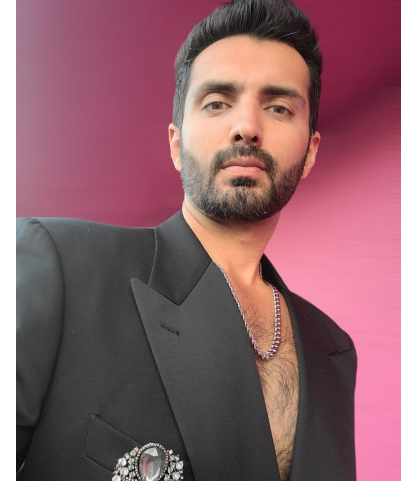

# MPM MODELS

Ovais Sheikh

Height : 5'11" / 180 cm | Waist : 32.5" / 83 cm | Chest : 39" / 99 cm | Hips : 39" / 99 cm | Hair Colour : Dark Brown | Eyes : Light Brown