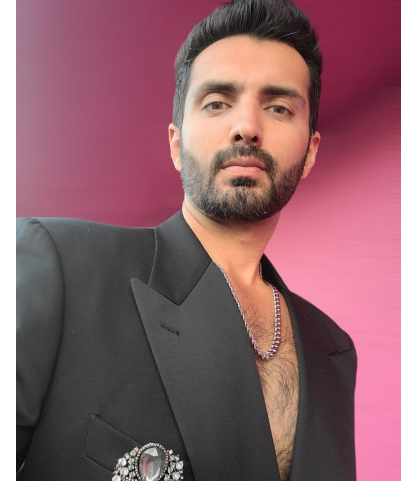

MPM MODELS

Ovais Sheikh

Height : 5'11" / 180 cm | Waist : 32.5" / 83 cm | Chest : 39" / 99 cm | Hips : 39" / 99 cm | Hair Colour : Dark Brown | Eyes : Light Brown