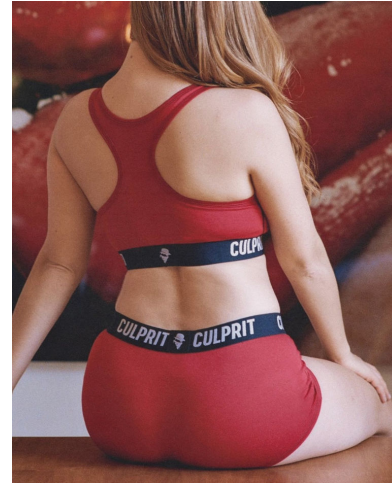

MIPM MODELS

Claire Dellamar

Height : 5'7" / 170 cm | Bust : 35.5" / 90 cm | Waist : 28" / 71 cm | Hips : 38" / 97 cm | Shoe : 7.5 US / 5.5 UK | Hair Colour : Dark Red | Eyes : Brown

MPM MODELS

MPM MODELS

MPM MODELS

Claire Dellamar

Height : 5'7" / 170 cm | Bust : 35.5" / 90 cm | Waist : 28" / 71 cm | Hips : 38" / 97 cm | Shoe : 7.5 US / 5.5 UK | Hair Colour : Dark Red | Eyes : Brown