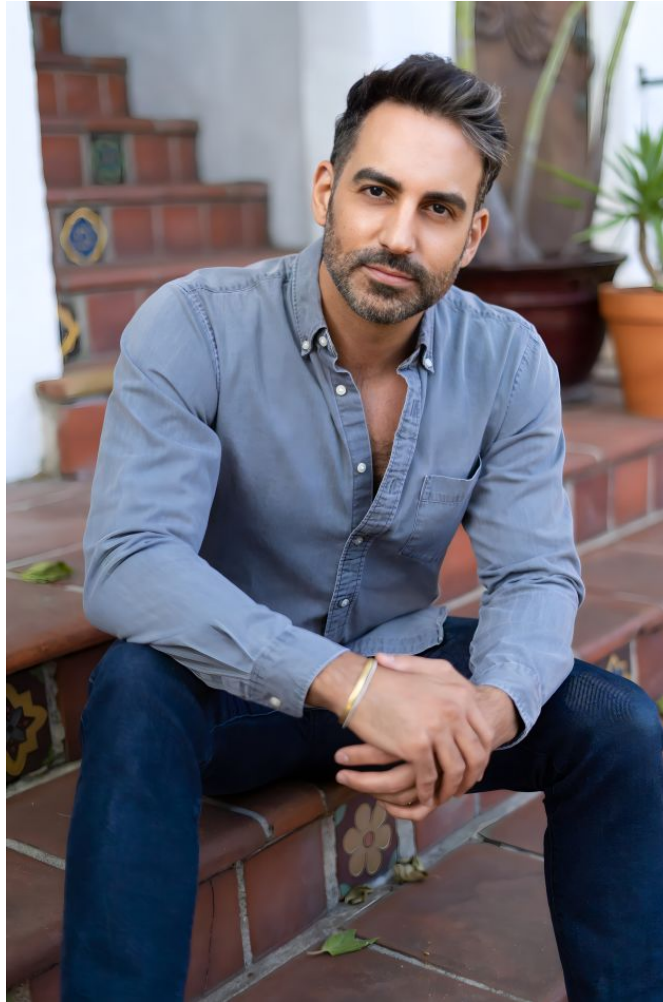

# MPM MODELS

Danny Ata

Height : 5'11" / 180 cm | Waist : 32" / 81 cm | Chest : 40" / 102 cm | Hips : 39.5" / 100 cm | Hair Colour : Dark Brown | Eyes : Brown