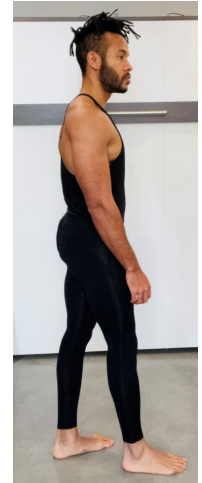

MIPM MODELS

Michael Rishawn

Height : 5'11" / 180 cm | Waist : 32" / 81 cm | Chest : 40" / 102 cm | Hips : 39.5" / 100 cm | Hair Colour : Dark Brown | Eyes : Brown

M P M MODELS

Michael Rishawn

Height : 5'11" / 180 cm | Waist : 32" / 81 cm | Chest : 40" / 102 cm | Hips : 39.5" / 100 cm | Hair Colour : Dark Brown | Eyes : Brown