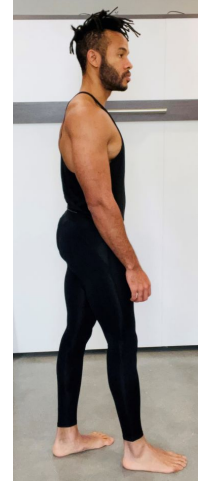

MIPM MODELS

Michael Rishawn

Height : 5'11" / 180 cm | Waist : 32" / 81 cm | Chest : 40" / 102 cm | Hips : 39.5" / 100 cm | Hair Colour : Dark Brown | Eyes : Brown

M P M MODELS

Michael Rishawn

Height : 5'11" / 180 cm | Waist : 32" / 81 cm | Chest : 40" / 102 cm | Hips : 39.5" / 100 cm | Hair Colour : Dark Brown | Eyes : Brown