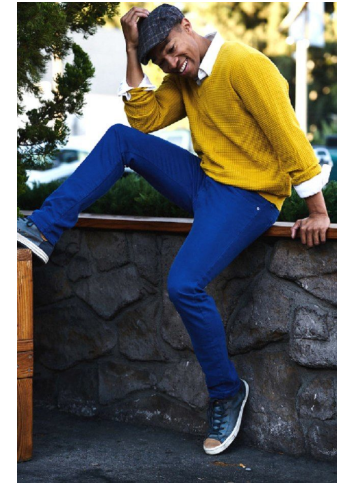

MPM MODELS

Hugh Brockington

Height : 5'11" / 180 cm | Waist : 32" / 81 cm | Chest : 40" / 102 cm | Hips : 39.5" / 100 cm | Hair Colour : Black | Eyes : Brown

MPM MODELS

MPM MODELS

Hugh Brockington

Height : 5'11" / 180 cm | Waist : 32" / 81 cm | Chest : 40" / 102 cm | Hips : 39.5" / 100 cm | Hair Colour : Black | Eyes : Brown