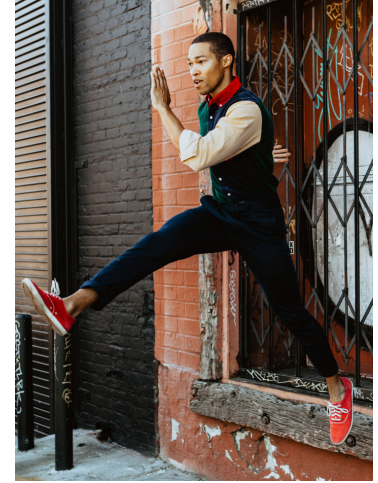

MPM MODELS

Hugh Brockington

Height : 5'11" / 180 cm | Waist : 32" / 81 cm | Chest : 40" / 102 cm | Hips : 39.5" / 100 cm | Hair Colour : Black | Eyes : Brown

MPM MODELS

MPM MODELS

Hugh Brockington

Height : 5'11" / 180 cm | Waist : 32" / 81 cm | Chest : 40" / 102 cm | Hips : 39.5" / 100 cm | Hair Colour : Black | Eyes : Brown