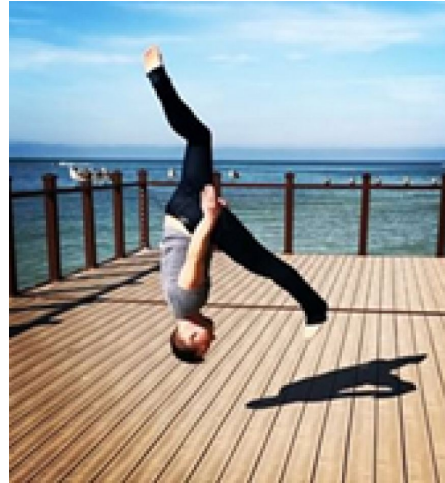

MPM MODELS

Kyle Blitch

Height : 5'8" / 173 cm | Waist : 28" / 71 cm | Hair Colour : Dirty Blonde | Eyes : Blue/Green

M P M MODELS

MIPM MODELS

Kyle Blich

Height : 5'8" / 173 cm | Waist : 28" / 71 cm | Hair Colour : Dirty Blonde | Eyes : Blue/Green