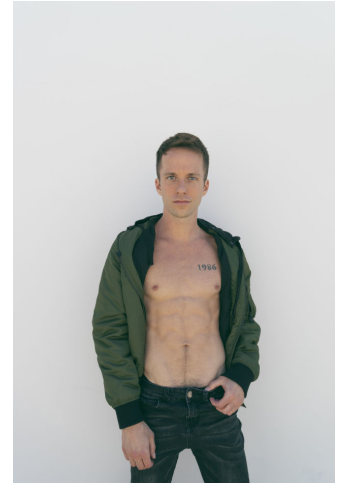

MPM MODELS

Kyle Blitch

Height : 5'8" / 173 cm | Waist : 28" / 71 cm | Hair Colour : Dirty Blonde | Eyes : Blue/Green

M P M MODELS

MIPM MODELS

Kyle Blitch

Height : 5'8" / 173 cm | Waist : 28" / 71 cm | Hair Colour : Dirty Blonde | Eyes : Blue/Green