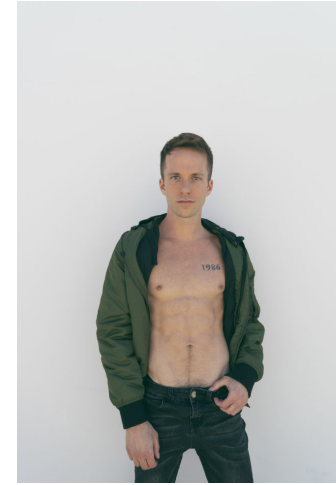

MPM MODELS

Kyle Blitch

Height : 5'8" / 173 cm | Waist : 28" / 71 cm | Hair Colour : Dirty Blonde | Eyes : Blue/Green

M P M MODELS

MIPM MODELS

Kyle Blich

Height : 5'8" / 173 cm | Waist : 28" / 71 cm | Hair Colour : Dirty Blonde | Eyes : Blue/Green