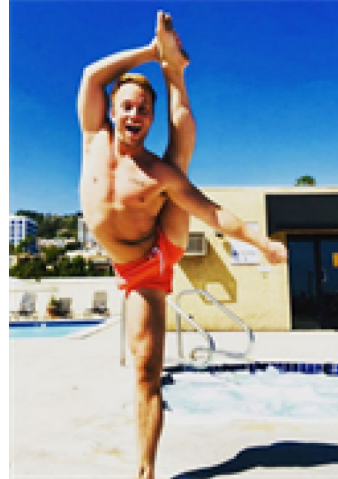

MPM MODELS

Kyle Blitch

Height : 5'8" / 173 cm | Waist : 28" / 71 cm | Hair Colour : Dirty Blonde | Eyes : Blue/Green

M P M MODELS

MIPM MODELS

Kyle Blitch

Height : 5'8" / 173 cm | Waist : 28" / 71 cm | Hair Colour : Dirty Blonde | Eyes : Blue/Green