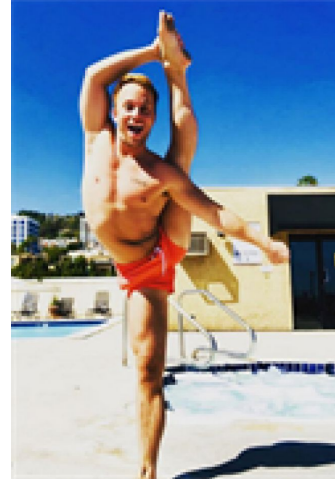

MPM MODELS

Kyle Blitch

Height : 5'8" / 173 cm | Waist : 28" / 71 cm | Hair Colour : Dirty Blonde | Eyes : Blue/Green

M P M MODELS

MIPM MODELS

Kyle Blich

Height : 5'8" / 173 cm | Waist : 28" / 71 cm | Hair Colour : Dirty Blonde | Eyes : Blue/Green