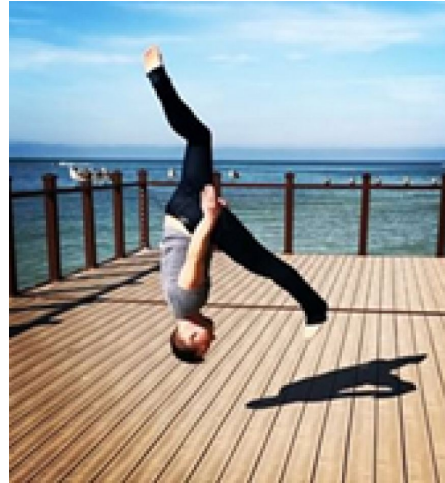

MPM MODELS

Kyle Blitch

Height : 5'8" / 173 cm | Waist : 28" / 71 cm | Hair Colour : Dirty Blonde | Eyes : Blue/Green

M P M MODELS

MIPM MODELS

Kyle Blitch

Height : 5'8" / 173 cm | Waist : 28" / 71 cm | Hair Colour : Dirty Blonde | Eyes : Blue/Green